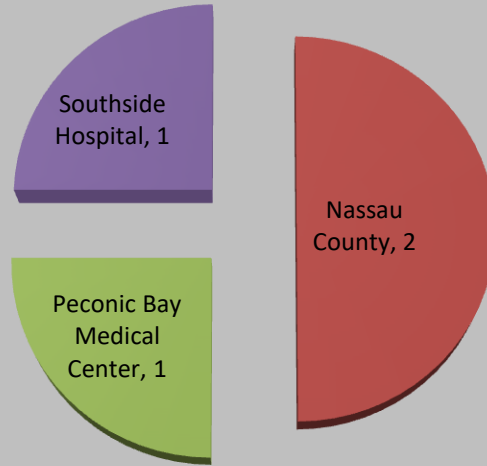

**TOTAL SUFFOLK COUNTY CORRECTIONAL FACILITIES
POPULATION AS OF 05/24/2021: 792 INMATES**

**MAXIMUM SECURITY
FACILITY: 376 MINIMUM
SECURITY FACILITY: 412**

Jail Population by Race

Jail Population by Ethnicity

Number of Termers by Facility and Gender

Top 10 Towns by Recorded Residence

Top 10 Holding Charges

**PRE-
ARRAIGNMENT
IN CUSTODY: 17**

**ADMISSIONS: 1
DISCHARGES: 2**

INMATES HOUSED OUT OF FACILITY (EXCLUDING NURSERY)