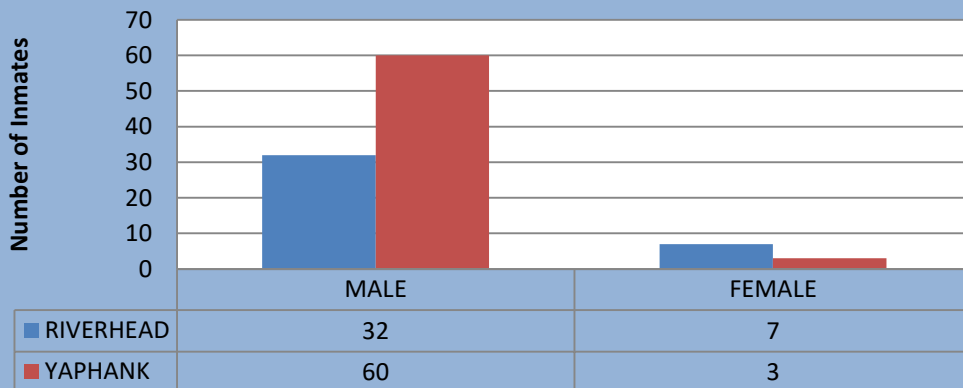

**TOTAL SUFFOLK COUNTY CORRECTIONAL FACILITIES
POPULATION AS OF 05/24/2021: 792 INMATES**

**MAXIMUM SECURITY
FACILITY: 376 MINIMUM
SECURITY FACILITY: 412**

Jail Population by Race

Jail Population by Ethnicity

Number of Termers by Facility and Gender

Top 10 Towns by Recorded Residence

Top 10 Holding Charges

**PRE-
ARRAIGNMENT
IN CUSTODY: 17**

**ADMISSIONS: 1
DISCHARGES: 2**

INMATES HOUSED OUT OF FACILITY (EXCLUDING NURSERY)