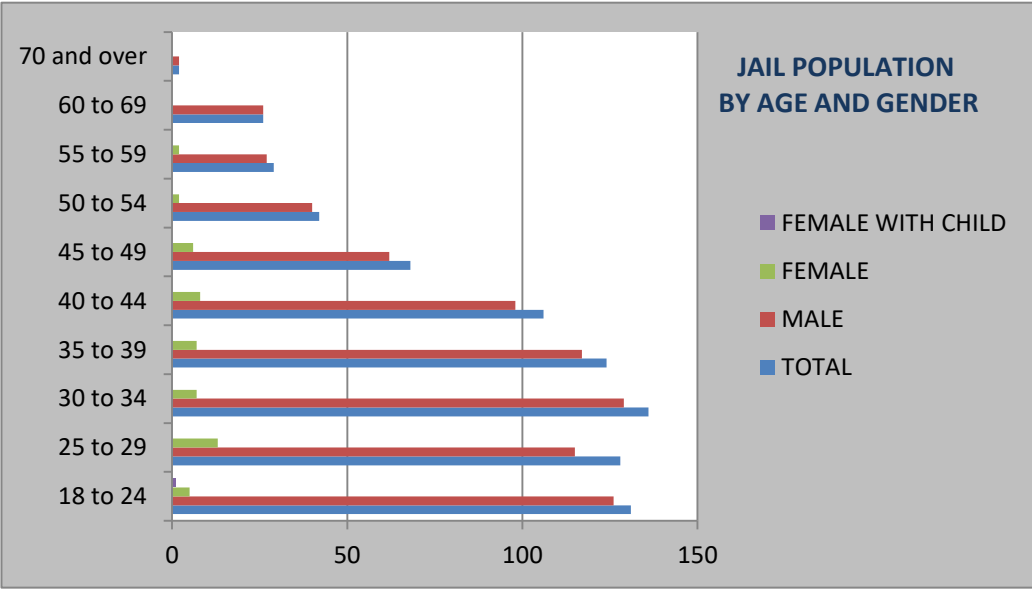

**TOTAL SUFFOLK COUNTY CORRECTIONAL FACILITIES
POPULATION AS OF 05/24/2021: 792 INMATES**

**MAXIMUM SECURITY
FACILITY: 376 MINIMUM
SECURITY FACILITY: 412**

Jail Population by Race

Jail Population by Ethnicity

Number of Termers by Facility and Gender

Top 10 Towns by Recorded Residence

Top 10 Holding Charges

**PRE-
ARRAIGNMENT
IN CUSTODY: 17**

**ADMISSIONS: 1
DISCHARGES: 2**

INMATES HOUSED OUT OF FACILITY (EXCLUDING NURSERY)

VISITOR STATISTICS WEEK OF 05/24/2021: