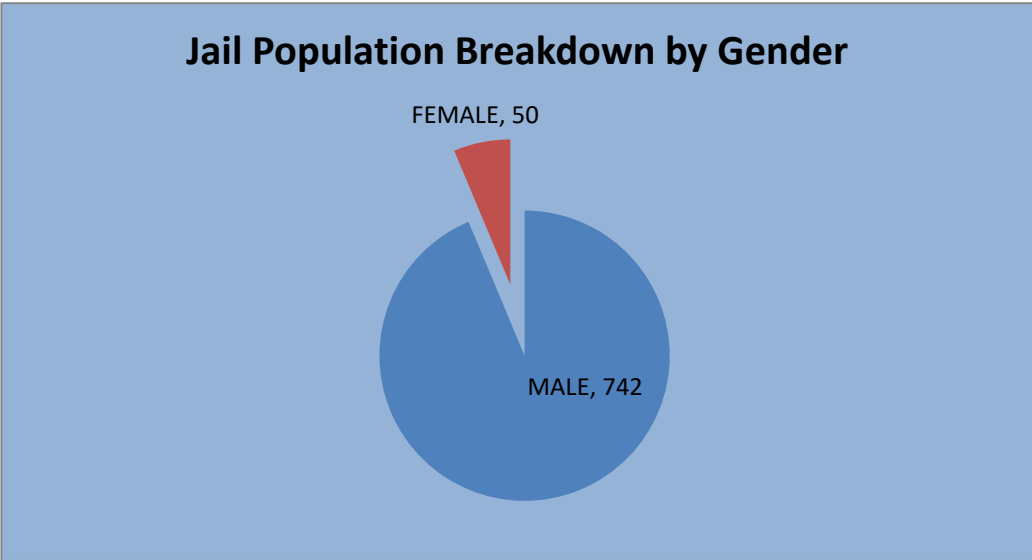

**TOTAL SUFFOLK COUNTY CORRECTIONAL FACILITIES
POPULATION AS OF 05/24/2021: 792 INMATES**

**MAXIMUM SECURITY
FACILITY: 376 MINIMUM
SECURITY FACILITY: 412**

Jail Population by Race

Jail Population by Ethnicity