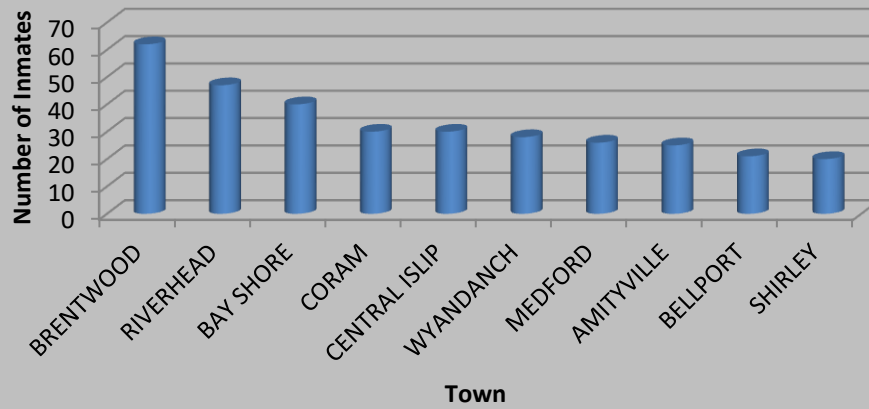

**TOTAL SUFFOLK COUNTY CORRECTIONAL FACILITIES
POPULATION AS OF 05/24/2021: 792 INMATES**

**MAXIMUM SECURITY
FACILITY: 376 MINIMUM
SECURITY FACILITY: 412**

Jail Population by Race

Jail Population by Ethnicity

Number of Termers by Facility and Gender

Top 10 Towns by Recorded Residence

Top 10 Holding Charges

**PRE-
ARRAIGNMENT
IN CUSTODY: 17**

**ADMISSIONS: 1
DISCHARGES: 2**

INMATES HOUSED OUT OF FACILITY (EXCLUDING NURSERY)

VISITOR STATISTICS WEEK OF 05/24/2021: