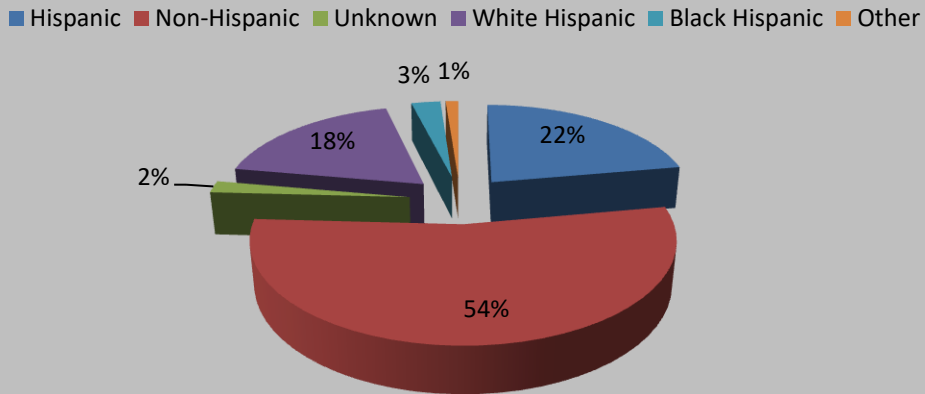

**TOTAL SUFFOLK COUNTY CORRECTIONAL FACILITIES
POPULATION AS OF 05/24/2021: 792 INMATES**

**MAXIMUM SECURITY
FACILITY: 376 MINIMUM
SECURITY FACILITY: 412**

Jail Population by Race

Jail Population by Ethnicity

Number of Termers by Facility and Gender

Top 10 Towns by Recorded Residence

Top 10 Holding Charges

**PRE-
ARRAIGNMENT
IN CUSTODY: 17**

**ADMISSIONS: 1
DISCHARGES: 2**

INMATES HOUSED OUT OF FACILITY (EXCLUDING NURSERY)