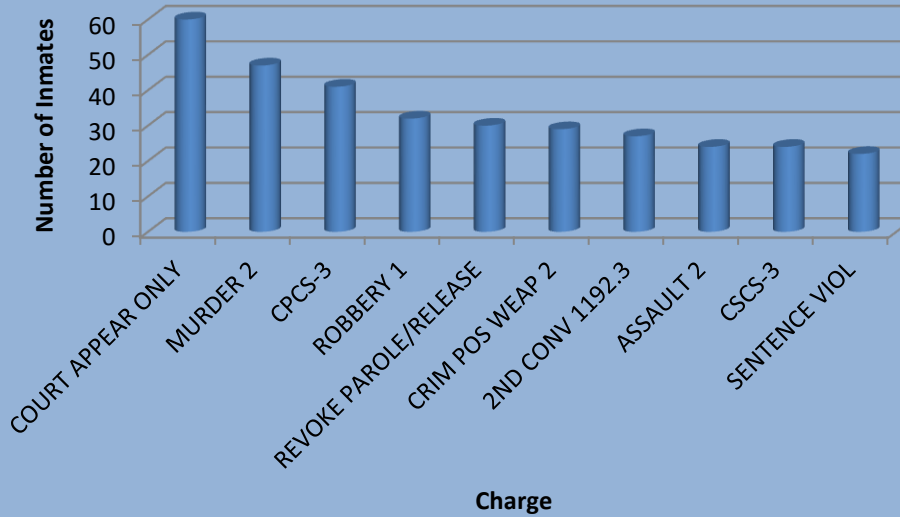

**TOTAL SUFFOLK COUNTY CORRECTIONAL FACILITIES
POPULATION AS OF 05/24/2021: 792 INMATES**

**MAXIMUM SECURITY
FACILITY: 376 MINIMUM
SECURITY FACILITY: 412**

Jail Population by Race

Jail Population by Ethnicity

Number of Termers by Facility and Gender

Top 10 Towns by Recorded Residence

Top 10 Holding Charges

**PRE-
ARRAIGNMENT
IN CUSTODY: 17**

**ADMISSIONS: 1
DISCHARGES: 2**

INMATES HOUSED OUT OF FACILITY (EXCLUDING NURSERY)