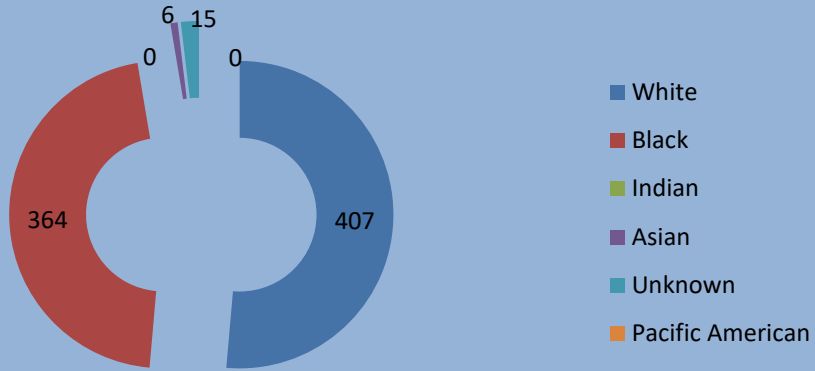

**TOTAL SUFFOLK COUNTY CORRECTIONAL FACILITIES
POPULATION AS OF 05/24/2021: 792 INMATES**

**MAXIMUM SECURITY
FACILITY: 376 MINIMUM
SECURITY FACILITY: 412**

Jail Population by Race

Jail Population by Ethnicity