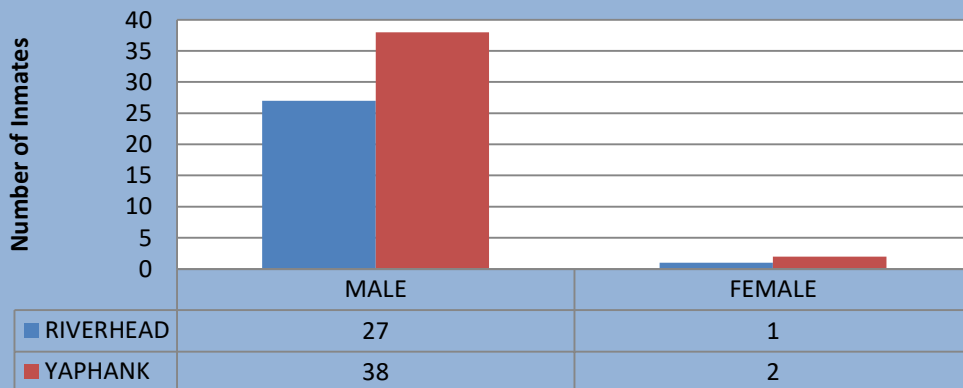

**TOTAL SUFFOLK COUNTY CORRECTIONAL FACILITIES
POPULATION AS OF 9/28/2020: 566 INMATES**

**MAXIMUM SECURITY
FACILITY: 287 MINIMUM
SECURITY FACILITY: 277**

Jail Population by Race

Jail Population by Ethnicity

Number of Termers by Facility and Gender

Top 10 Towns by Recorded Residence

Top 10 Holding Charges

**PRE-
ARRAIGNMENT
IN CUSTODY: 19**

**STOP DWI
PROGRAM: 0**

**ADMISSIONS: 6
DISCHARGES: 1**

INMATES HOUSED OUT OF FACILITY (EXCLUDING NURSERY)