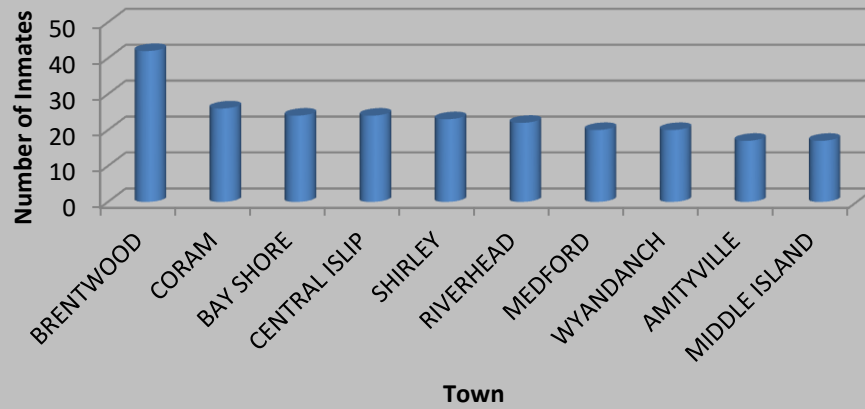

Top 10 Towns by Recorded Residence