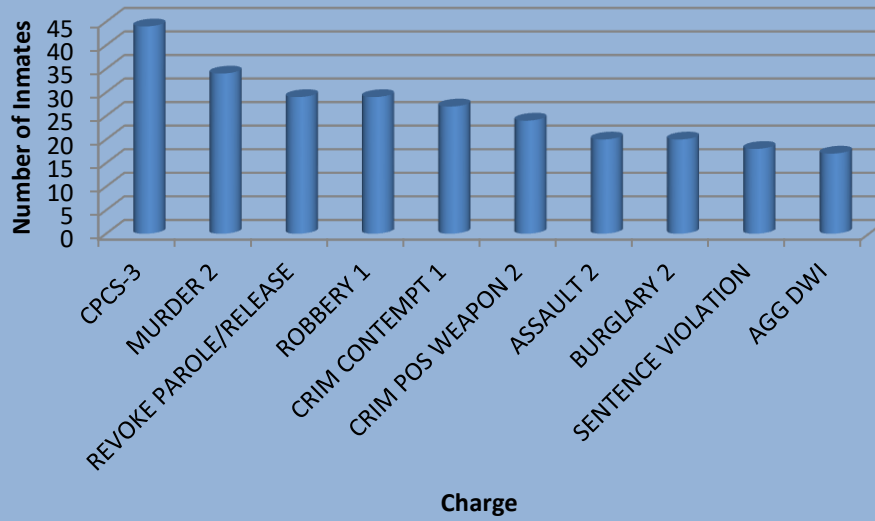

**TOTAL SUFFOLK COUNTY CORRECTIONAL FACILITIES
POPULATION AS OF 9/28/2020: 566 INMATES**

**MAXIMUM SECURITY
FACILITY: 287 MINIMUM
SECURITY FACILITY: 277**

Jail Population by Race

Jail Population by Ethnicity

Number of Termers by Facility and Gender

Top 10 Towns by Recorded Residence

Top 10 Holding Charges

**PRE-
ARRAIGNMENT
IN CUSTODY: 19**

**STOP DWI
PROGRAM: 0**

**ADMISSIONS: 6
DISCHARGES: 1**

INMATES HOUSED OUT OF FACILITY (EXCLUDING NURSERY)