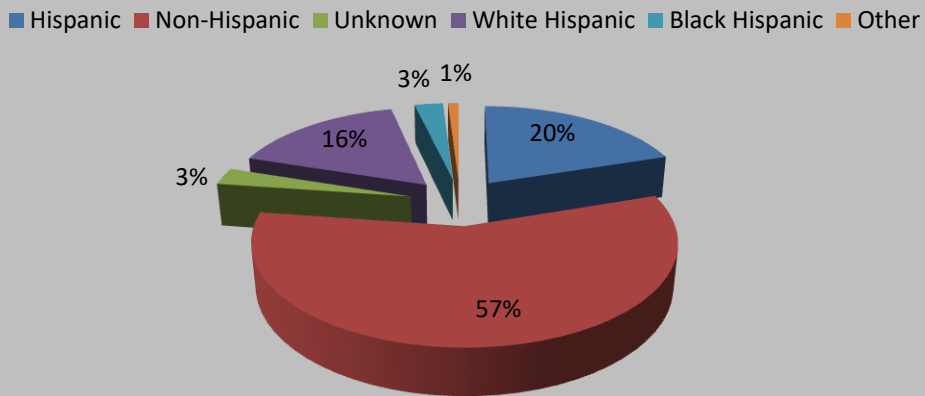

**TOTAL SUFFOLK COUNTY CORRECTIONAL FACILITIES
POPULATION AS OF 9/28/2020: 566 INMATES**

**MAXIMUM SECURITY
FACILITY: 287 MINIMUM
SECURITY FACILITY: 277**

Jail Population by Race

Jail Population by Ethnicity

Number of Termers by Facility and Gender

Top 10 Towns by Recorded Residence

Top 10 Holding Charges

**PRE-
ARRAIGNMENT
IN CUSTODY: 19**

**STOP DWI
PROGRAM: 0**

**ADMISSIONS: 6
DISCHARGES: 1**

INMATES HOUSED OUT OF FACILITY (EXCLUDING NURSERY)