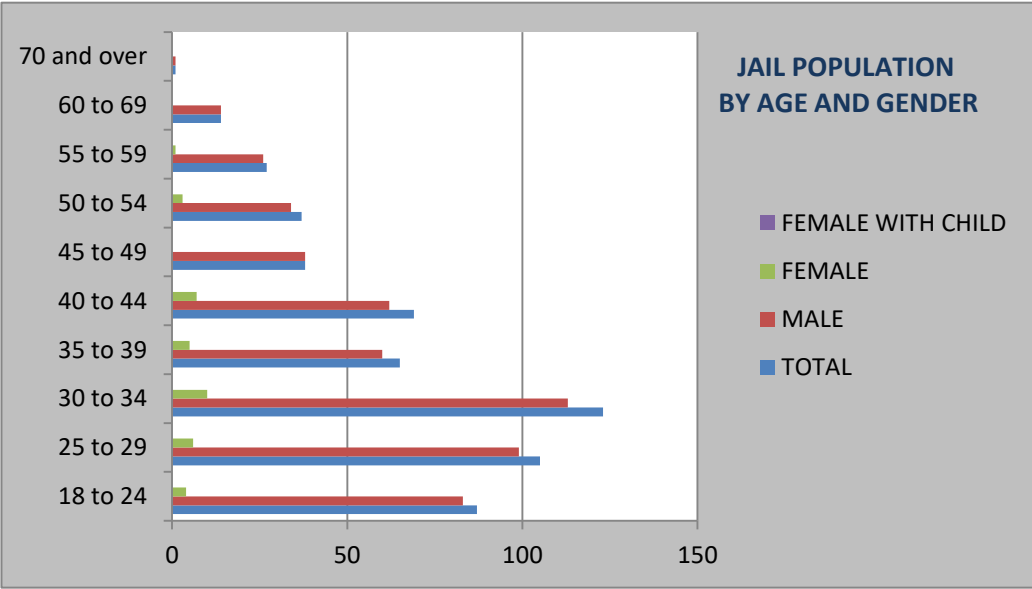

**TOTAL SUFFOLK COUNTY CORRECTIONAL FACILITIES
POPULATION AS OF 9/28/2020: 566 INMATES**

**MAXIMUM SECURITY
FACILITY: 287 MINIMUM
SECURITY FACILITY: 277**

Jail Population by Race

Jail Population by Ethnicity

Number of Termers by Facility and Gender

Top 10 Towns by Recorded Residence

Top 10 Holding Charges

**PRE-
ARRAIGNMENT
IN CUSTODY: 19**

**STOP DWI
PROGRAM: 0**

**ADMISSIONS: 6
DISCHARGES: 1**

INMATES HOUSED OUT OF FACILITY (EXCLUDING NURSERY)

VISITOR STATISTICS WEEK OF 9/28/2020: