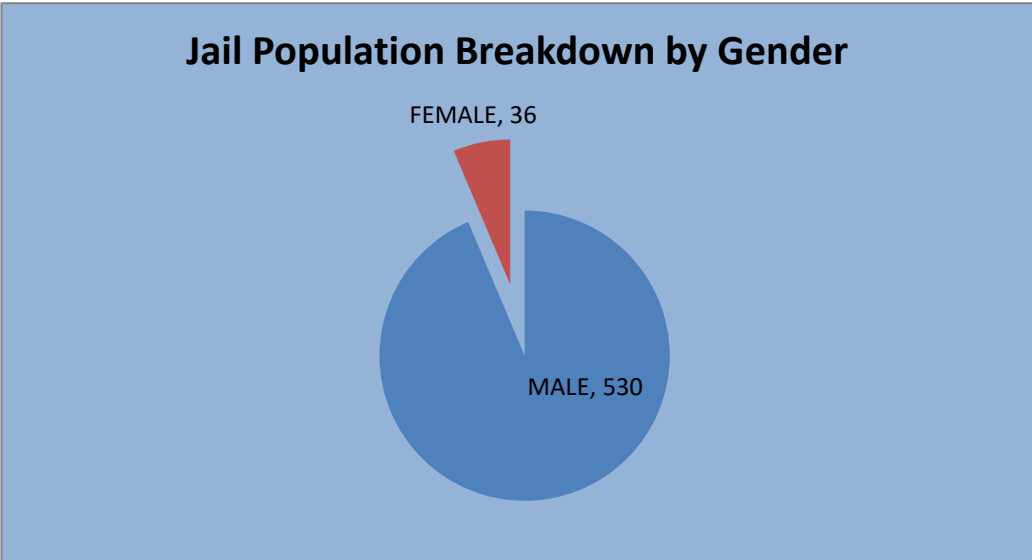

**TOTAL SUFFOLK COUNTY CORRECTIONAL FACILITIES
POPULATION AS OF 9/28/2020: 566 INMATES**

**MAXIMUM SECURITY
FACILITY: 287 MINIMUM
SECURITY FACILITY: 277**

Jail Population by Race

Jail Population by Ethnicity

Number of Termers by Facility and Gender

Top 10 Towns by Recorded Residence

Top 10 Holding Charges

**PRE-
ARRAIGNMENT
IN CUSTODY: 19**

**STOP DWI
PROGRAM: 0**

**ADMISSIONS: 6
DISCHARGES: 1**

INMATES HOUSED OUT OF FACILITY (EXCLUDING NURSERY)