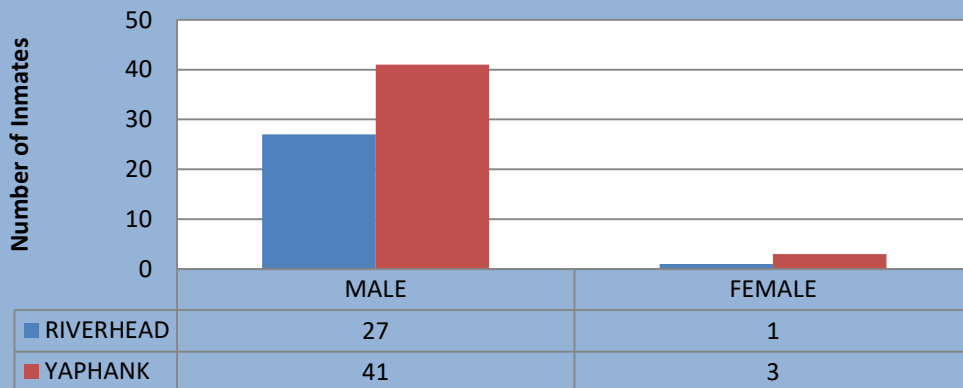

**TOTAL SUFFOLK COUNTY CORRECTIONAL FACILITIES
POPULATION AS OF 10/12/2020: 580 INMATES**

**MAXIMUM SECURITY
FACILITY: 293 MINIMUM
SECURITY FACILITY: 285**

Jail Population by Race

Jail Population by Ethnicity

Number of Termers by Facility and Gender

Top 10 Towns by Recorded Residence

Top 10 Holding Charges

**PRE-
ARRAIGNMENT
IN CUSTODY: 0**

**STOP DWI
PROGRAM: 0**

**ADMISSIONS: 2
DISCHARGES: 0**

INMATES HOUSED OUT OF FACILITY (EXCLUDING NURSERY)