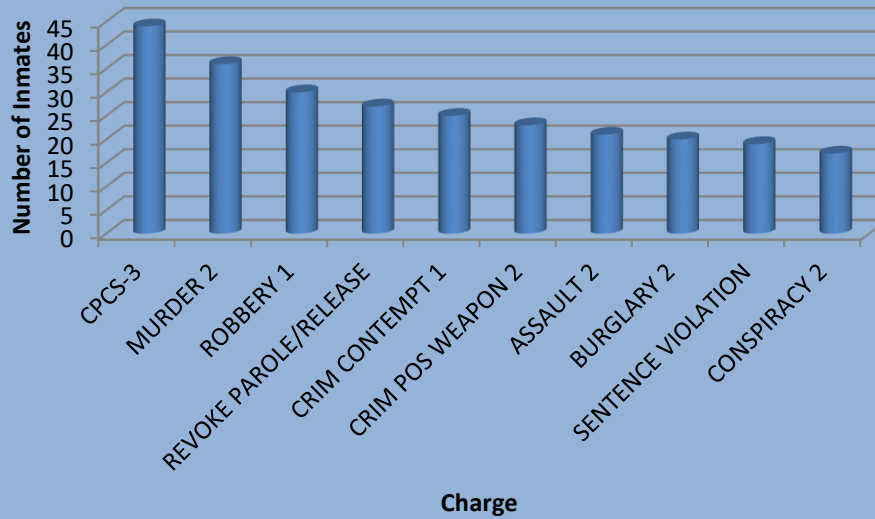

**TOTAL SUFFOLK COUNTY CORRECTIONAL FACILITIES
POPULATION AS OF 10/12/2020: 580 INMATES**

**MAXIMUM SECURITY
FACILITY: 293 MINIMUM
SECURITY FACILITY: 285**

Jail Population by Race

Jail Population by Ethnicity

Number of Termers by Facility and Gender

Top 10 Towns by Recorded Residence

Top 10 Holding Charges

**PRE-
ARRAIGNMENT
IN CUSTODY: 0**

**STOP DWI
PROGRAM: 0**

**ADMISSIONS: 2
DISCHARGES: 0**

INMATES HOUSED OUT OF FACILITY (EXCLUDING NURSERY)