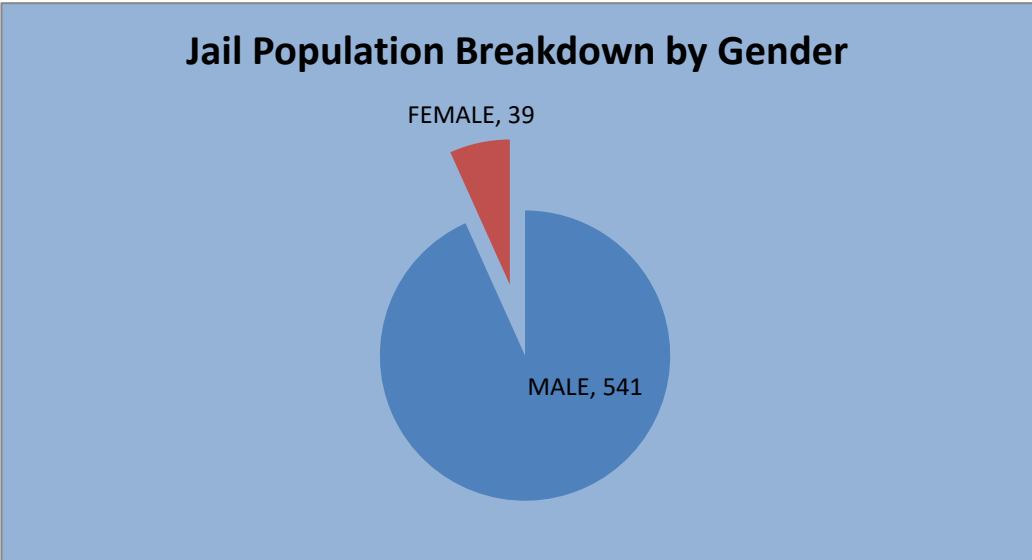

**TOTAL SUFFOLK COUNTY CORRECTIONAL FACILITIES
POPULATION AS OF 10/12/2020: 580 INMATES**

**MAXIMUM SECURITY
FACILITY: 293 MINIMUM
SECURITY FACILITY: 285**

Jail Population by Race

Jail Population by Ethnicity

Number of Termers by Facility and Gender

Top 10 Towns by Recorded Residence

Top 10 Holding Charges

**PRE-
ARRAIGNMENT
IN CUSTODY: 0**

**STOP DWI
PROGRAM: 0**

**ADMISSIONS: 2
DISCHARGES: 0**

INMATES HOUSED OUT OF FACILITY (EXCLUDING NURSERY)