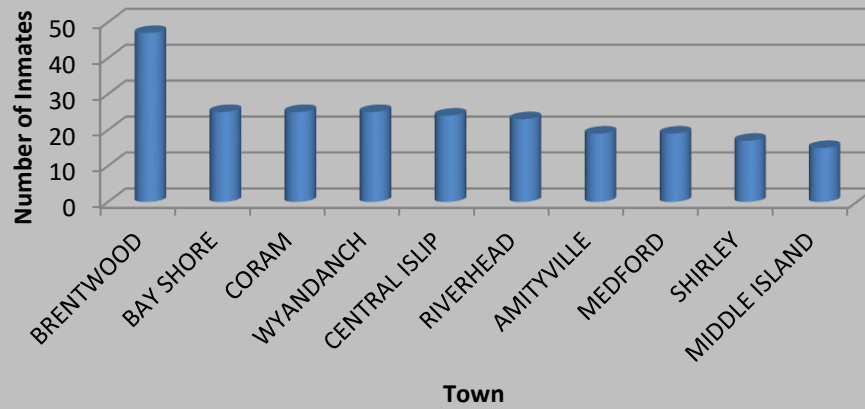

Top 10 Towns by Recorded Residence