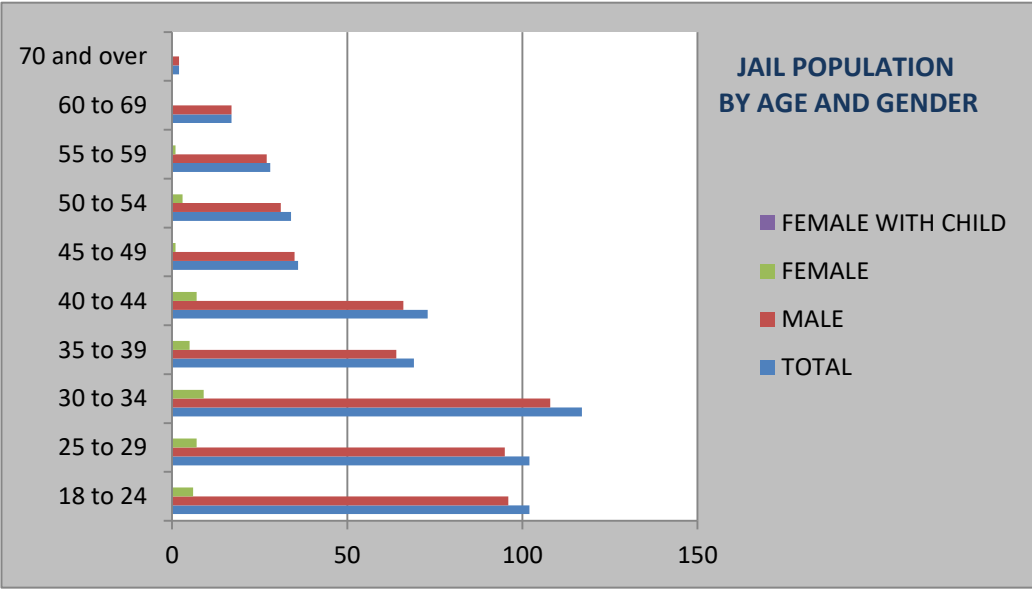

**TOTAL SUFFOLK COUNTY CORRECTIONAL FACILITIES
POPULATION AS OF 10/12/2020: 580 INMATES**

**MAXIMUM SECURITY
FACILITY: 293 MINIMUM
SECURITY FACILITY: 285**

Jail Population by Race

Jail Population by Ethnicity

Number of Termers by Facility and Gender

Top 10 Towns by Recorded Residence

Top 10 Holding Charges

**PRE-
ARRAIGNMENT
IN CUSTODY: 0**

**STOP DWI
PROGRAM: 0**

**ADMISSIONS: 2
DISCHARGES: 0**

INMATES HOUSED OUT OF FACILITY (EXCLUDING NURSERY)

VISITOR STATISTICS WEEK OF 10/12/2020: