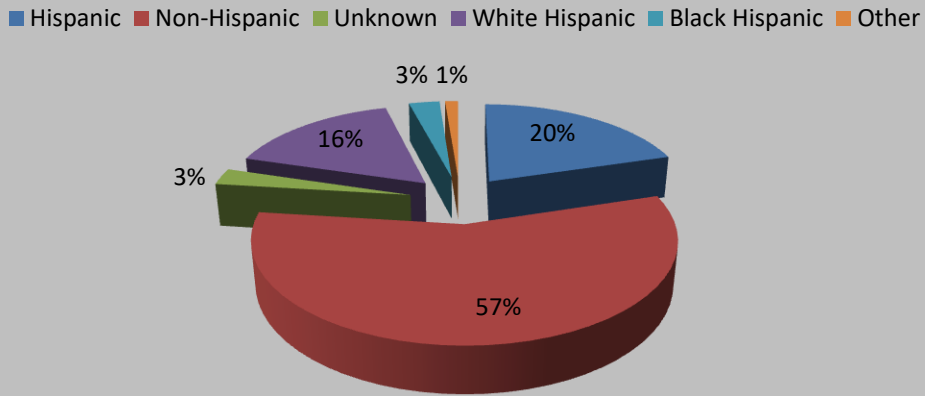

**TOTAL SUFFOLK COUNTY CORRECTIONAL FACILITIES
POPULATION AS OF 10/12/2020: 580 INMATES**

**MAXIMUM SECURITY
FACILITY: 293 MINIMUM
SECURITY FACILITY: 285**

Jail Population by Race

Jail Population by Ethnicity

Number of Termers by Facility and Gender

Top 10 Towns by Recorded Residence

Top 10 Holding Charges

**PRE-
ARRAIGNMENT
IN CUSTODY: 0**

**STOP DWI
PROGRAM: 0**

**ADMISSIONS: 2
DISCHARGES: 0**

INMATES HOUSED OUT OF FACILITY (EXCLUDING NURSERY)