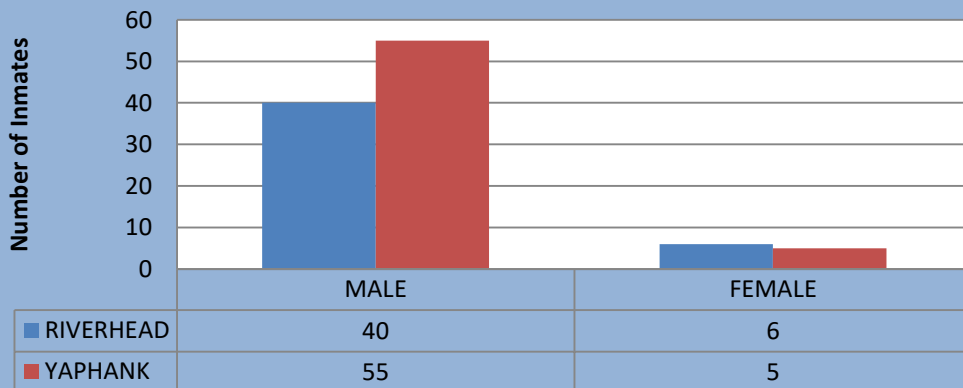

**TOTAL SUFFOLK COUNTY CORRECTIONAL FACILITIES
POPULATION AS OF 05/10/2021: 813 INMATES**

**MAXIMUM SECURITY
FACILITY: 449 MINIMUM
SECURITY FACILITY: 360**

Jail Population by Race

Jail Population by Ethnicity

Number of Termers by Facility and Gender

Top 10 Towns by Recorded Residence

Top 10 Holding Charges

**PRE-
ARRAIGNMENT
IN CUSTODY: 21**

**ADMISSIONS: 2
DISCHARGES: 0**

INMATES HOUSED OUT OF FACILITY (EXCLUDING NURSERY)

VISITOR STATISTICS WEEK OF 05/10/2021:

■ Inmate Visits ■ Visitors

WEEKDAY: RIVERHEAD YAPHANK SATURDAY: RIVERHEAD YAPHANK