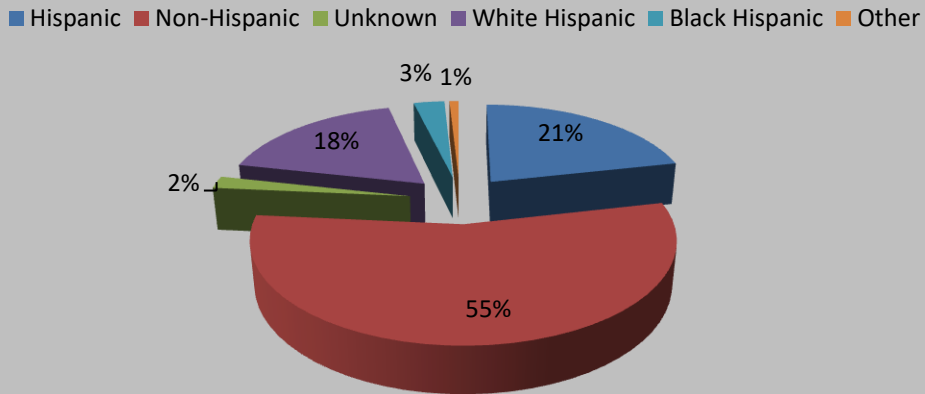

**TOTAL SUFFOLK COUNTY CORRECTIONAL FACILITIES
POPULATION AS OF 05/10/2021: 813 INMATES**

**MAXIMUM SECURITY
FACILITY: 449 MINIMUM
SECURITY FACILITY: 360**

Jail Population by Race

Jail Population by Ethnicity

Number of Termers by Facility and Gender

Top 10 Towns by Recorded Residence

Top 10 Holding Charges

**PRE-
ARRAIGNMENT
IN CUSTODY: 21**

**ADMISSIONS: 2
DISCHARGES: 0**

INMATES HOUSED OUT OF FACILITY (EXCLUDING NURSERY)

VISITOR STATISTICS WEEK OF 05/10/2021:

■ Inmate Visits ■ Visitors

WEEKDAY: RIVERHEAD YAPHANK SATURDAY: RIVERHEAD YAPHANK