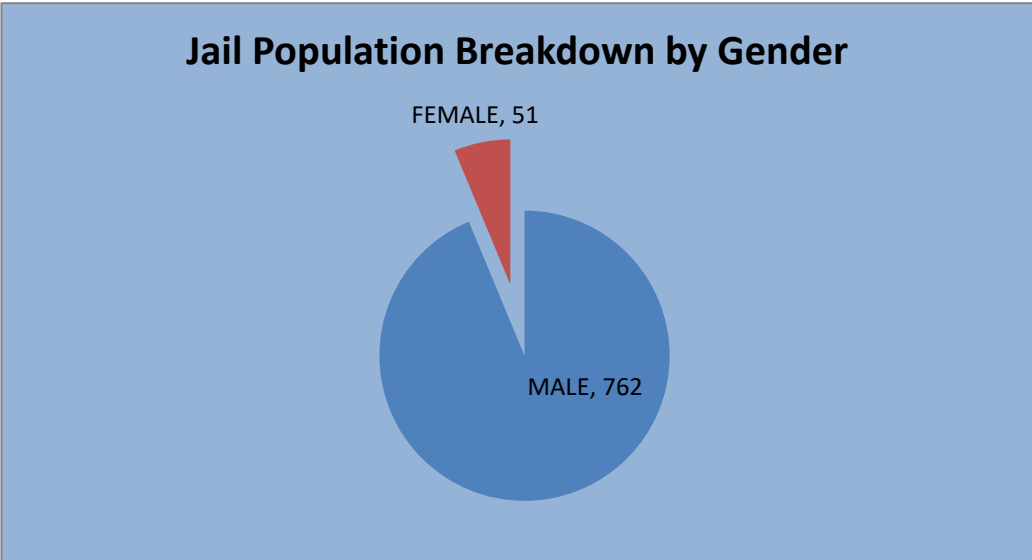

**TOTAL SUFFOLK COUNTY CORRECTIONAL FACILITIES
POPULATION AS OF 05/10/2021: 813 INMATES**

**MAXIMUM SECURITY
FACILITY: 449 MINIMUM
SECURITY FACILITY: 360**

Jail Population by Race

Jail Population by Ethnicity