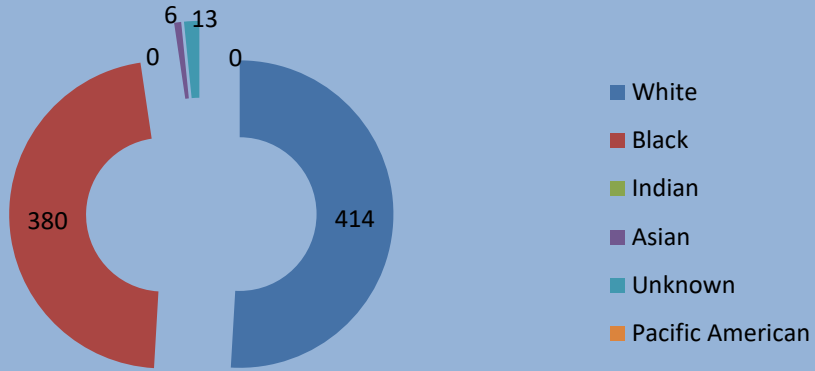

**TOTAL SUFFOLK COUNTY CORRECTIONAL FACILITIES
POPULATION AS OF 05/10/2021: 813 INMATES**

**MAXIMUM SECURITY
FACILITY: 449 MINIMUM
SECURITY FACILITY: 360**

Jail Population by Race

Jail Population by Ethnicity

VISITOR STATISTICS WEEK OF 05/10/2021:

■ Inmate Visits ■ Visitors

WEEKDAY: RIVERHEAD YAPHANK SATURDAY: RIVERHEAD YAPHANK