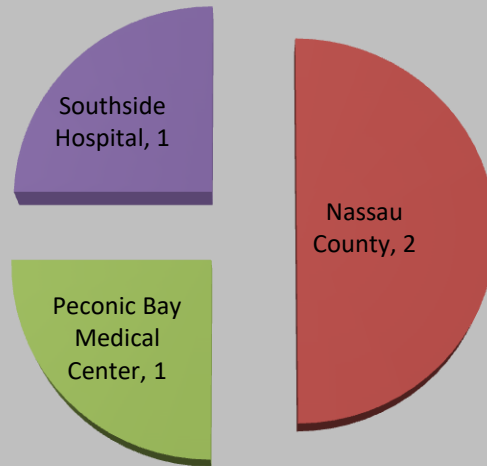

**TOTAL SUFFOLK COUNTY CORRECTIONAL FACILITIES
POPULATION AS OF 05/10/2021: 813 INMATES**

**MAXIMUM SECURITY
FACILITY: 449 MINIMUM
SECURITY FACILITY: 360**

Jail Population by Race

Jail Population by Ethnicity

Number of Termers by Facility and Gender

Top 10 Towns by Recorded Residence

Top 10 Holding Charges

**PRE-
ARRAIGNMENT
IN CUSTODY: 21**

**ADMISSIONS: 2
DISCHARGES: 0**

INMATES HOUSED OUT OF FACILITY (EXCLUDING NURSERY)

VISITOR STATISTICS WEEK OF 05/10/2021:

■ Inmate Visits ■ Visitors

WEEKDAY: RIVERHEAD YAPHANK SATURDAY: RIVERHEAD YAPHANK