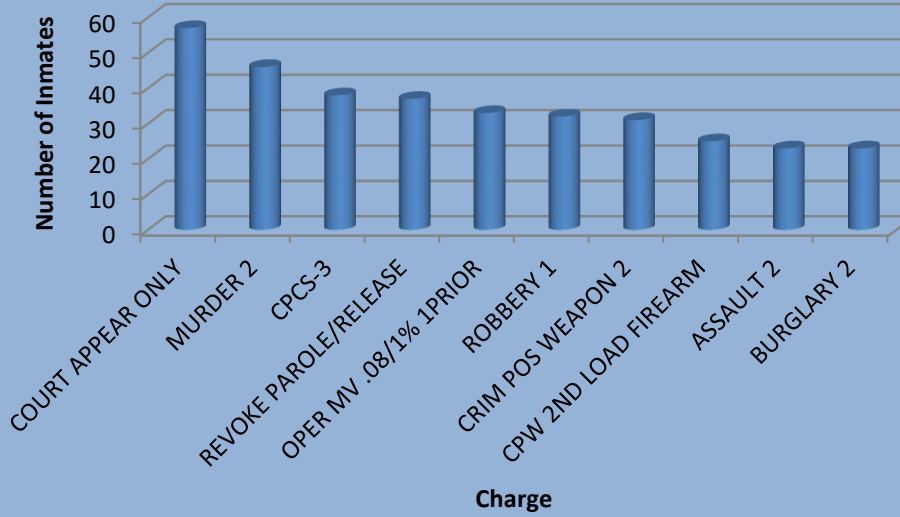

**TOTAL SUFFOLK COUNTY CORRECTIONAL FACILITIES
POPULATION AS OF 05/10/2021: 813 INMATES**

**MAXIMUM SECURITY
FACILITY: 449 MINIMUM
SECURITY FACILITY: 360**

Jail Population by Race

Jail Population by Ethnicity

Number of Termers by Facility and Gender

Top 10 Towns by Recorded Residence

Top 10 Holding Charges

**PRE-
ARRAIGNMENT
IN CUSTODY: 21**

**ADMISSIONS: 2
DISCHARGES: 0**

INMATES HOUSED OUT OF FACILITY (EXCLUDING NURSERY)