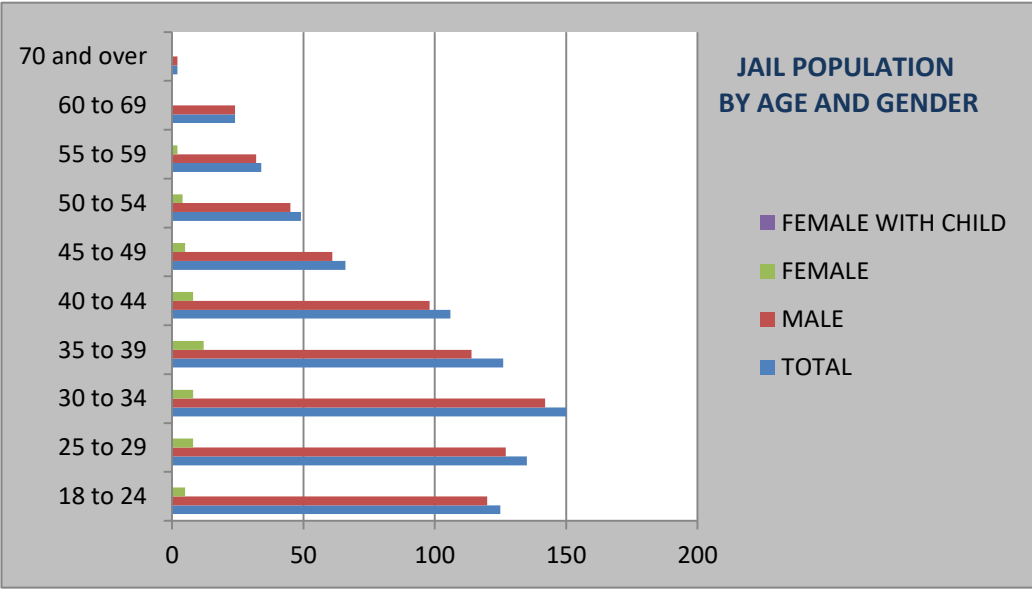

**TOTAL SUFFOLK COUNTY CORRECTIONAL FACILITIES
POPULATION AS OF 05/10/2021: 813 INMATES**

**MAXIMUM SECURITY
FACILITY: 449 MINIMUM
SECURITY FACILITY: 360**

Jail Population by Race

Jail Population by Ethnicity

Number of Termers by Facility and Gender

Top 10 Towns by Recorded Residence

Top 10 Holding Charges

**PRE-
ARRAIGNMENT
IN CUSTODY: 21**

**ADMISSIONS: 2
DISCHARGES: 0**

INMATES HOUSED OUT OF FACILITY (EXCLUDING NURSERY)

VISITOR STATISTICS WEEK OF 05/10/2021:

■ Inmate Visits ■ Visitors

WEEKDAY: RIVERHEAD YAPHANK SATURDAY: RIVERHEAD YAPHANK