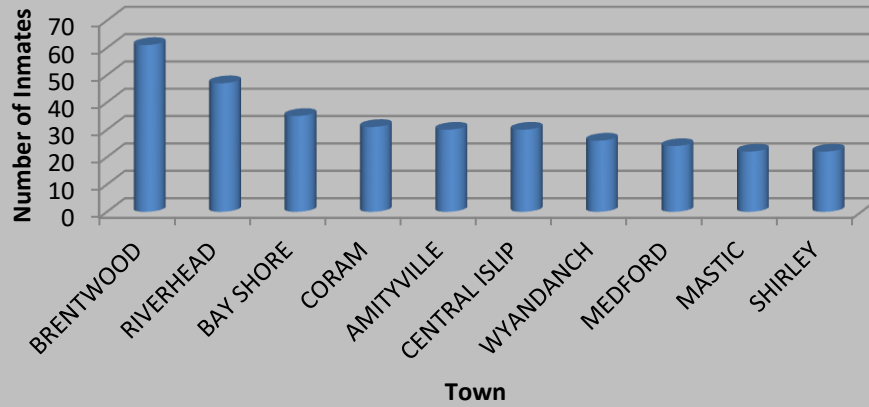

**TOTAL SUFFOLK COUNTY CORRECTIONAL FACILITIES
POPULATION AS OF 05/10/2021: 813 INMATES**

**MAXIMUM SECURITY
FACILITY: 449 MINIMUM
SECURITY FACILITY: 360**

Jail Population by Race

Jail Population by Ethnicity

Number of Termers by Facility and Gender

Top 10 Towns by Recorded Residence

Top 10 Holding Charges

**PRE-
ARRAIGNMENT
IN CUSTODY: 21**

**ADMISSIONS: 2
DISCHARGES: 0**

INMATES HOUSED OUT OF FACILITY (EXCLUDING NURSERY)

VISITOR STATISTICS WEEK OF 05/10/2021:

■ Inmate Visits ■ Visitors

WEEKDAY: RIVERHEAD YAPHANK SATURDAY: RIVERHEAD YAPHANK