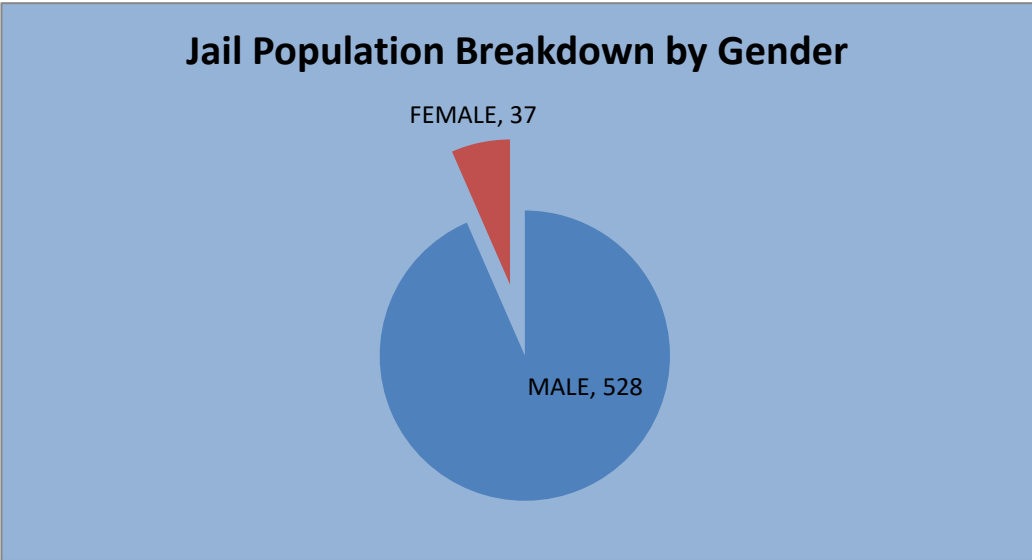

**TOTAL SUFFOLK COUNTY CORRECTIONAL FACILITIES  
POPULATION AS OF 10/05/2020: 564 INMATES**

**MAXIMUM SECURITY  
FACILITY: 296 MINIMUM  
SECURITY FACILITY: 265**

## Jail Population by Race