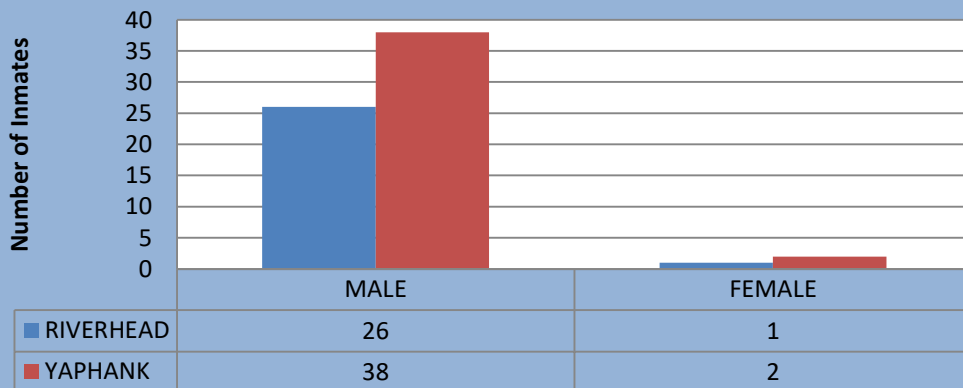

Number of Termers by Facility and Gender