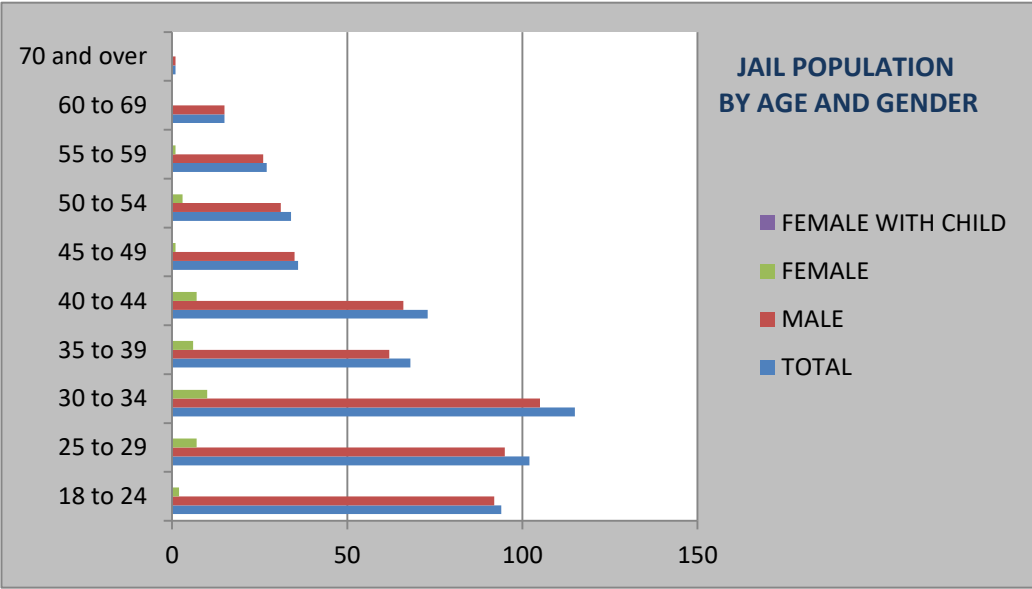

**TOTAL SUFFOLK COUNTY CORRECTIONAL FACILITIES  
POPULATION AS OF 10/05/2020: 564 INMATES**

**MAXIMUM SECURITY  
FACILITY: 296 MINIMUM  
SECURITY FACILITY: 265**

## Jail Population by Race

## Jail Population by Ethnicity