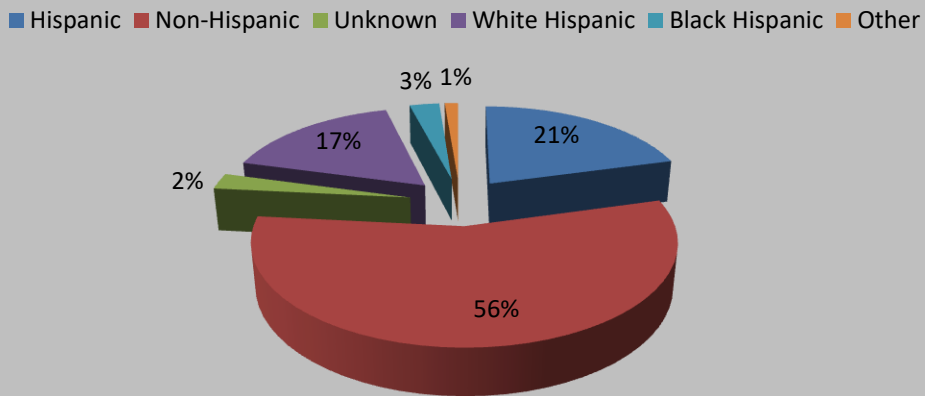

**TOTAL SUFFOLK COUNTY CORRECTIONAL FACILITIES  
POPULATION AS OF 10/05/2020: 564 INMATES**

**MAXIMUM SECURITY  
FACILITY: 296 MINIMUM  
SECURITY FACILITY: 265**

## Jail Population by Race

## Jail Population by Ethnicity