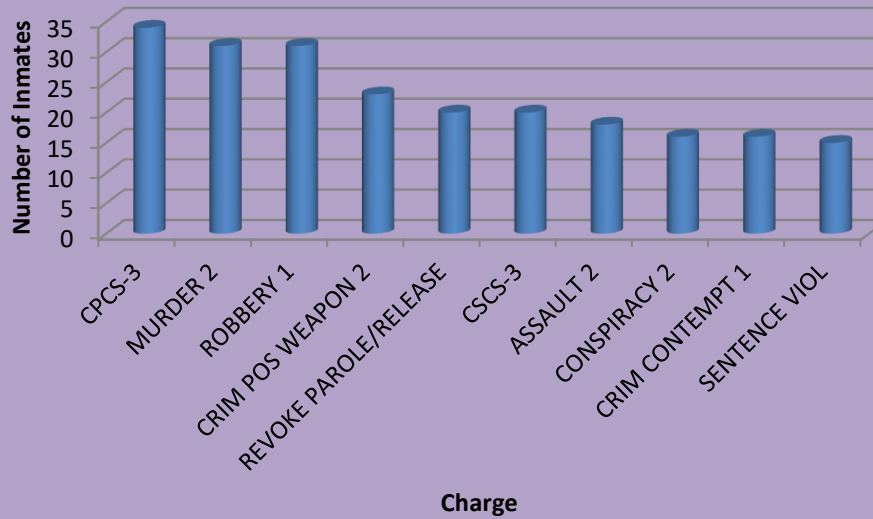

**TOTAL SUFFOLK COUNTY CORRECTIONAL FACILITIES
POPULATION AS OF 8/23/2020: 510 INMATES**

**MAXIMUM SECURITY
FACILITY: 273 MINIMUM
SECURITY FACILITY: 231**

Jail Population by Race

Jail Population by Ethnicity

Number of Termers by Facility and Gender

Top 10 Towns by Recorded Residence

Top 10 Holding Charges

**PRE-ARRAIGNMENT
IN CUSTODY: 19**

**STOP DWI
PROGRAM: 0**

**TOTAL JAIL
ADMISSIONS: 5
DISCHARGES: 1**

Inmates Housed Out