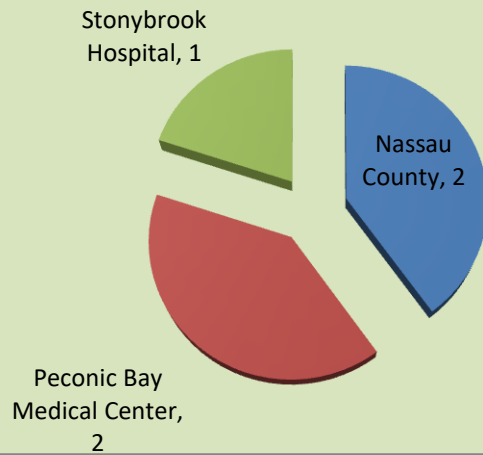

**TOTAL SUFFOLK COUNTY CORRECTIONAL FACILITIES
POPULATION AS OF 8/23/2020: 510 INMATES**

**MAXIMUM SECURITY
FACILITY: 273 MINIMUM
SECURITY FACILITY: 231**

Jail Population by Race

Jail Population by Ethnicity

Number of Termers by Facility and Gender

Top 10 Towns by Recorded Residence

Top 10 Holding Charges

**PRE-ARRAIGNMENT
IN CUSTODY: 19**

**STOP DWI
PROGRAM: 0**

**TOTAL JAIL
ADMISSIONS: 5
DISCHARGES: 1**

Inmates Housed Out

VISITOR STATISTICS WEEK OF 8/10/2020:

■ Inmate Visits ■ Visitors

WEEKDAY: RIVERHEAD YAPHANK SATURDAY: RIVERHEAD YAPHANK