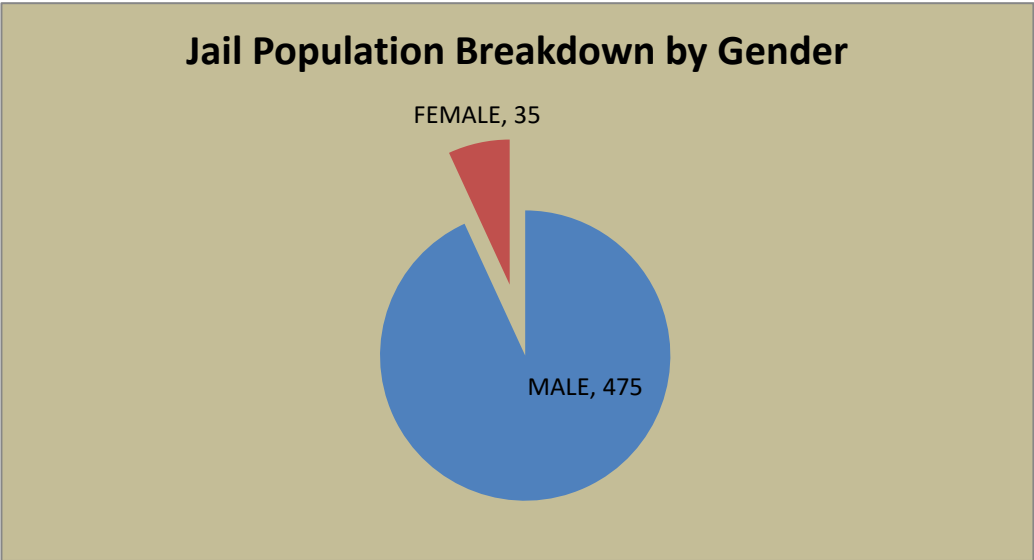

**TOTAL SUFFOLK COUNTY CORRECTIONAL FACILITIES
POPULATION AS OF 8/23/2020: 510 INMATES**

**MAXIMUM SECURITY
FACILITY: 273 MINIMUM
SECURITY FACILITY: 231**

Jail Population by Race

Jail Population by Ethnicity

Number of Termers by Facility and Gender

Top 10 Towns by Recorded Residence

Top 10 Holding Charges

**PRE-ARRAIGNMENT
IN CUSTODY: 19**

**STOP DWI
PROGRAM: 0**

**TOTAL JAIL
ADMISSIONS: 5
DISCHARGES: 1**

Inmates Housed Out