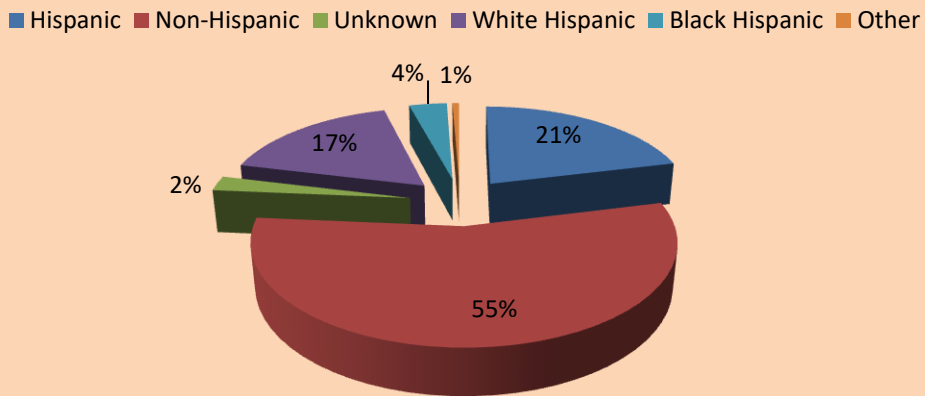

**TOTAL SUFFOLK COUNTY CORRECTIONAL FACILITIES
POPULATION AS OF 8/23/2020: 510 INMATES**

**MAXIMUM SECURITY
FACILITY: 273 MINIMUM
SECURITY FACILITY: 231**

Jail Population by Race

Jail Population by Ethnicity

Number of Termers by Facility and Gender

Top 10 Towns by Recorded Residence

Top 10 Holding Charges

**PRE-ARRAIGNMENT
IN CUSTODY: 19**

**STOP DWI
PROGRAM: 0**

**TOTAL JAIL
ADMISSIONS: 5
DISCHARGES: 1**

Inmates Housed Out

VISITOR STATISTICS WEEK OF 8/10/2020:

■ Inmate Visits ■ Visitors

WEEKDAY: RIVERHEAD YAPHANK SATURDAY: RIVERHEAD YAPHANK