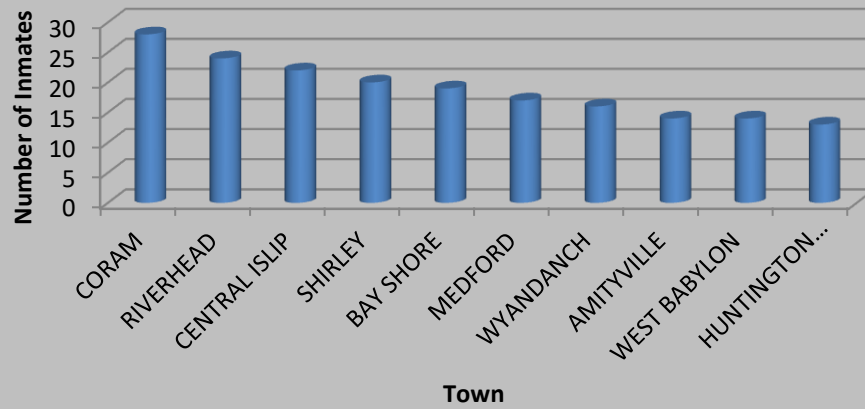

**TOTAL SUFFOLK COUNTY CORRECTIONAL FACILITIES
POPULATION AS OF 8/23/2020: 510 INMATES**

**MAXIMUM SECURITY
FACILITY: 273 MINIMUM
SECURITY FACILITY: 231**

Jail Population by Race

Jail Population by Ethnicity

Number of Termers by Facility and Gender

Top 10 Towns by Recorded Residence

Top 10 Holding Charges

**PRE-ARRAIGNMENT
IN CUSTODY: 19**

**STOP DWI
PROGRAM: 0**

**TOTAL JAIL
ADMISSIONS: 5
DISCHARGES: 1**

Inmates Housed Out

VISITOR STATISTICS WEEK OF 8/10/2020:

■ Inmate Visits ■ Visitors

WEEKDAY: RIVERHEAD YAPHANK SATURDAY: RIVERHEAD YAPHANK