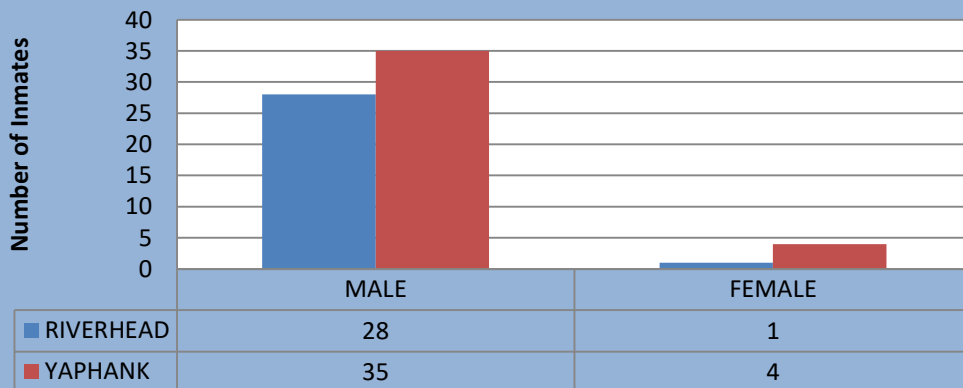

**TOTAL SUFFOLK COUNTY CORRECTIONAL FACILITIES
POPULATION AS OF 8/23/2020: 510 INMATES**

**MAXIMUM SECURITY
FACILITY: 273 MINIMUM
SECURITY FACILITY: 231**

Jail Population by Race

Jail Population by Ethnicity

Number of Termers by Facility and Gender

Top 10 Towns by Recorded Residence

Top 10 Holding Charges

**PRE-ARRAIGNMENT
IN CUSTODY: 19**

**STOP DWI
PROGRAM: 0**

**TOTAL JAIL
ADMISSIONS: 5
DISCHARGES: 1**

Inmates Housed Out

VISITOR STATISTICS WEEK OF 8/10/2020:

■ Inmate Visits ■ Visitors

WEEKDAY: RIVERHEAD YAPHANK SATURDAY: RIVERHEAD YAPHANK