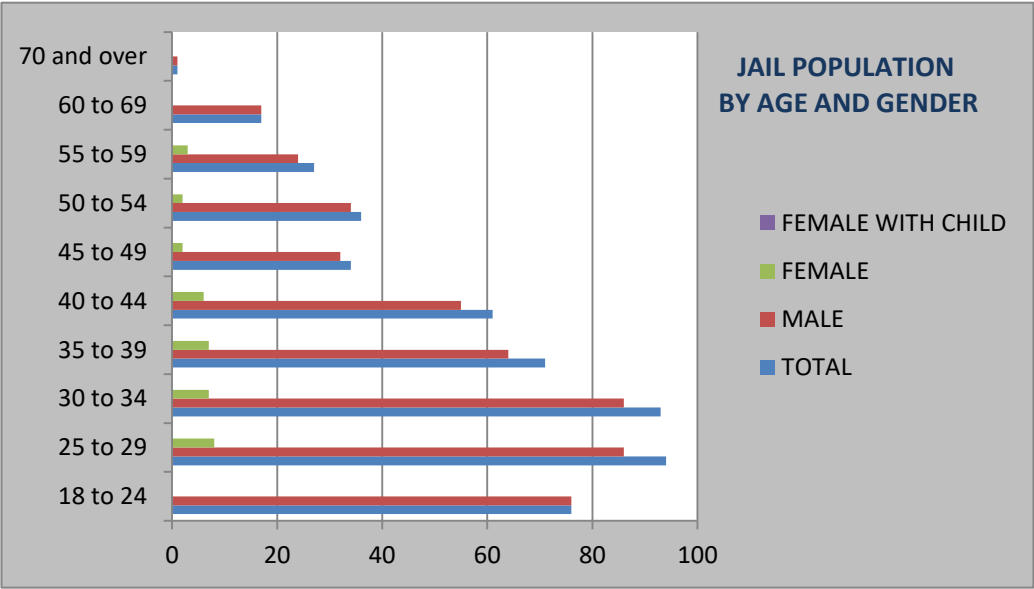

**TOTAL SUFFOLK COUNTY CORRECTIONAL FACILITIES
POPULATION AS OF 8/23/2020: 510 INMATES**

**MAXIMUM SECURITY
FACILITY: 273 MINIMUM
SECURITY FACILITY: 231**

Jail Population by Race

Jail Population by Ethnicity

Number of Termers by Facility and Gender

Top 10 Towns by Recorded Residence

Top 10 Holding Charges

**PRE-ARRAIGNMENT
IN CUSTODY: 19**

**STOP DWI
PROGRAM: 0**

**TOTAL JAIL
ADMISSIONS: 5
DISCHARGES: 1**

Inmates Housed Out

VISITOR STATISTICS WEEK OF 8/10/2020:

■ Inmate Visits ■ Visitors

WEEKDAY: RIVERHEAD YAPHANK SATURDAY: RIVERHEAD YAPHANK