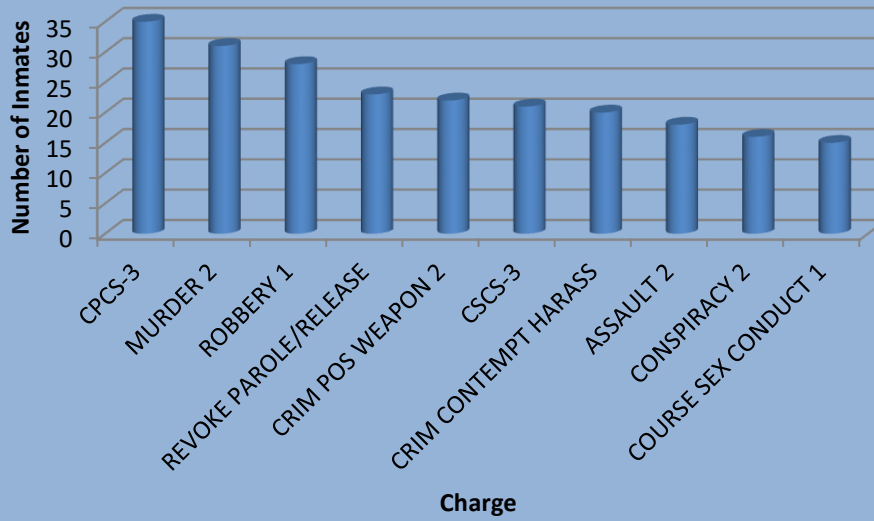

■ Hispanic ■ Non-Hispanic ■ Unknown ■ White Hispanic ■ Black Hispanic ■ Other

Number of Termers by Facility and Gender

Top 10 Towns by Recorded Residence

Top 10 Holding Charges

**PRE-
ARRAIGNMENT
IN CUSTODY: 35**

**STOP DWI
PROGRAM: 0**

**TOTAL JAIL
ADMISSIONS: 6
DISCHARGES: 1**

INMATES HOUSED OUT OF FACILITY (EXCLUDING NURSERY)

VISITOR STATISTICS WEEK OF 9/07/2020: