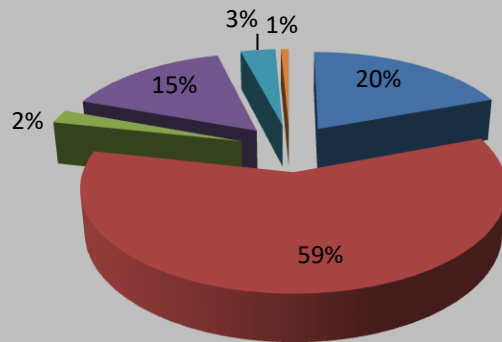

**TOTAL SUFFOLK COUNTY CORRECTIONAL FACILITIES
POPULATION AS OF 9/07/2020: 538 INMATES**

**MAXIMUM SECURITY
FACILITY: 264 MINIMUM
SECURITY FACILITY: 269**

Jail Population by Race

Jail Population by Ethnicity

■ Hispanic ■ Non-Hispanic ■ Unknown ■ White Hispanic ■ Black Hispanic ■ Other

Number of Termers by Facility and Gender

Top 10 Towns by Recorded Residence

Top 10 Holding Charges

**PRE-
ARRAIGNMENT
IN CUSTODY: 35**