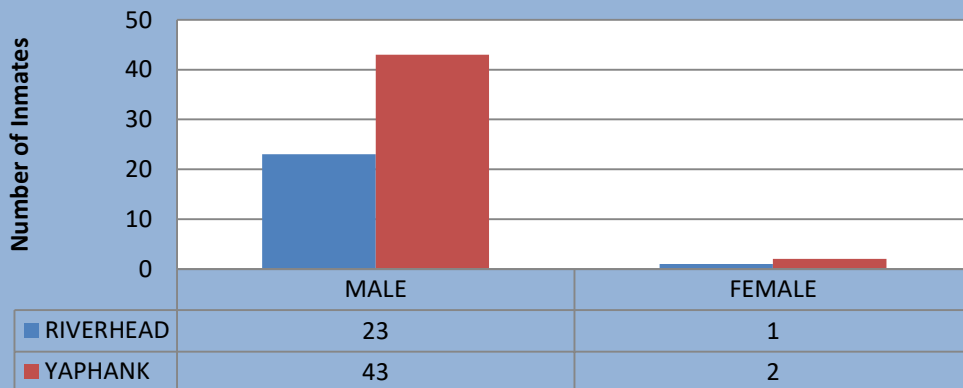

**TOTAL SUFFOLK COUNTY CORRECTIONAL FACILITIES
POPULATION AS OF 9/07/2020: 538 INMATES**

**MAXIMUM SECURITY
FACILITY: 264 MINIMUM
SECURITY FACILITY: 269**

Jail Population by Race

Jail Population by Ethnicity

■ Hispanic ■ Non-Hispanic ■ Unknown ■ White Hispanic ■ Black Hispanic ■ Other

Number of Termers by Facility and Gender

Top 10 Towns by Recorded Residence

Top 10 Holding Charges

**PRE-
ARRAIGNMENT
IN CUSTODY: 35**