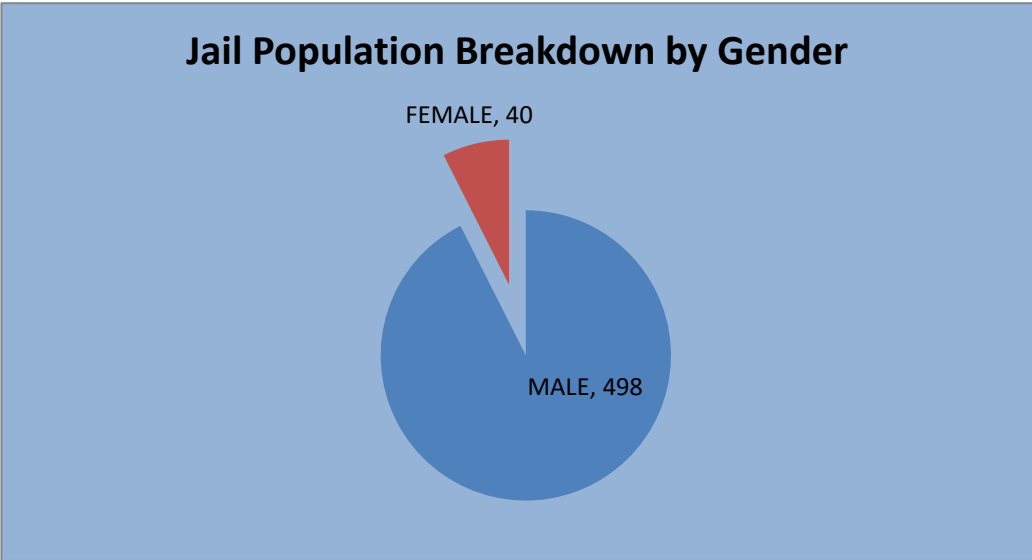

**TOTAL SUFFOLK COUNTY CORRECTIONAL FACILITIES
POPULATION AS OF 9/07/2020: 538 INMATES**

**MAXIMUM SECURITY
FACILITY: 264 MINIMUM
SECURITY FACILITY: 269**

Jail Population by Race

Jail Population by Ethnicity