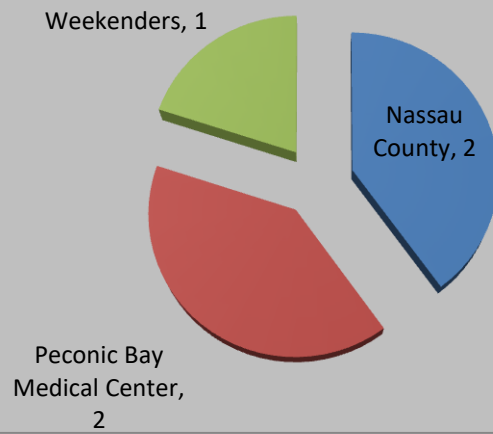

**TOTAL SUFFOLK COUNTY CORRECTIONAL FACILITIES
POPULATION AS OF 9/07/2020: 538 INMATES**

**MAXIMUM SECURITY
FACILITY: 264 MINIMUM
SECURITY FACILITY: 269**

Jail Population by Race

Jail Population by Ethnicity

■ Hispanic ■ Non-Hispanic ■ Unknown ■ White Hispanic ■ Black Hispanic ■ Other

Number of Termers by Facility and Gender

Top 10 Towns by Recorded Residence

Top 10 Holding Charges

**PRE-
ARRAIGNMENT
IN CUSTODY: 35**

**STOP DWI
PROGRAM: 0**

**TOTAL JAIL
ADMISSIONS: 6
DISCHARGES: 1**

INMATES HOUSED OUT OF FACILITY (EXCLUDING NURSERY)

VISITOR STATISTICS WEEK OF 9/07/2020: