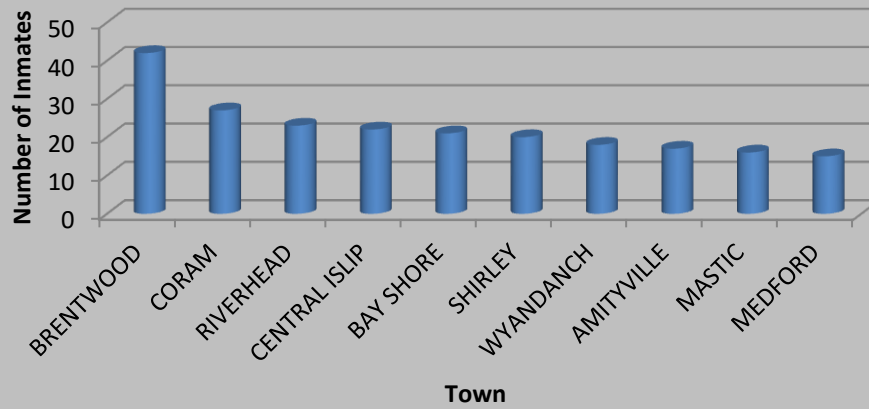

**TOTAL SUFFOLK COUNTY CORRECTIONAL FACILITIES
POPULATION AS OF 9/07/2020: 538 INMATES**

**MAXIMUM SECURITY
FACILITY: 264 MINIMUM
SECURITY FACILITY: 269**

Jail Population by Race

Jail Population by Ethnicity

■ Hispanic ■ Non-Hispanic ■ Unknown ■ White Hispanic ■ Black Hispanic ■ Other

Number of Termers by Facility and Gender

Top 10 Towns by Recorded Residence

Top 10 Holding Charges

**PRE-
ARRAIGNMENT
IN CUSTODY: 35**