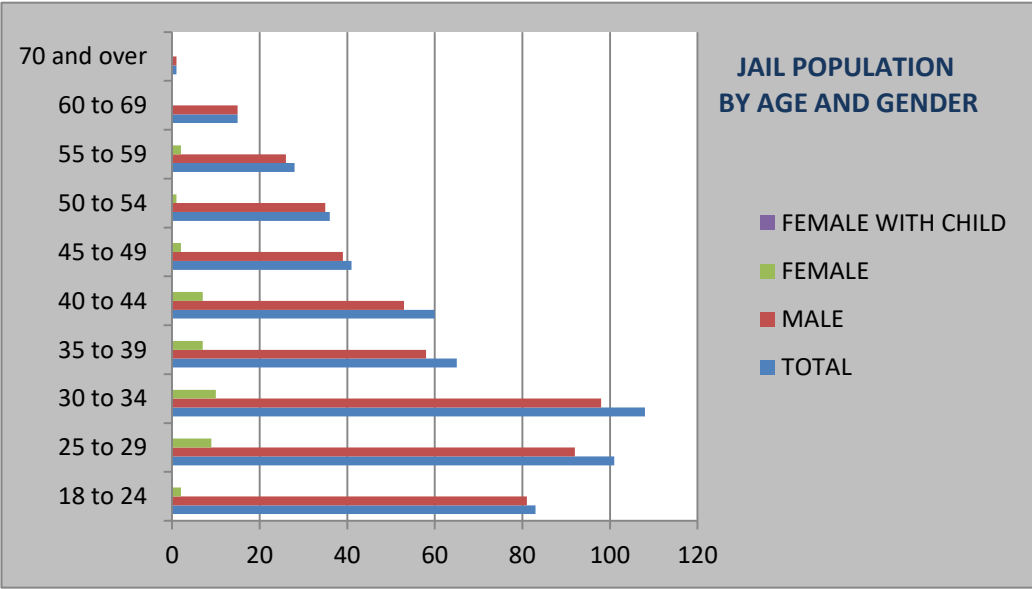

**TOTAL SUFFOLK COUNTY CORRECTIONAL FACILITIES
POPULATION AS OF 9/07/2020: 538 INMATES**

**MAXIMUM SECURITY
FACILITY: 264 MINIMUM
SECURITY FACILITY: 269**

Jail Population by Race

Jail Population by Ethnicity

■ Hispanic ■ Non-Hispanic ■ Unknown ■ White Hispanic ■ Black Hispanic ■ Other

Number of Termers by Facility and Gender

Top 10 Towns by Recorded Residence

Top 10 Holding Charges

**PRE-
ARRAIGNMENT
IN CUSTODY: 35**

**STOP DWI
PROGRAM: 0**

**TOTAL JAIL
ADMISSIONS: 6
DISCHARGES: 1**

INMATES HOUSED OUT OF FACILITY (EXCLUDING NURSERY)

VISITOR STATISTICS WEEK OF 9/07/2020: