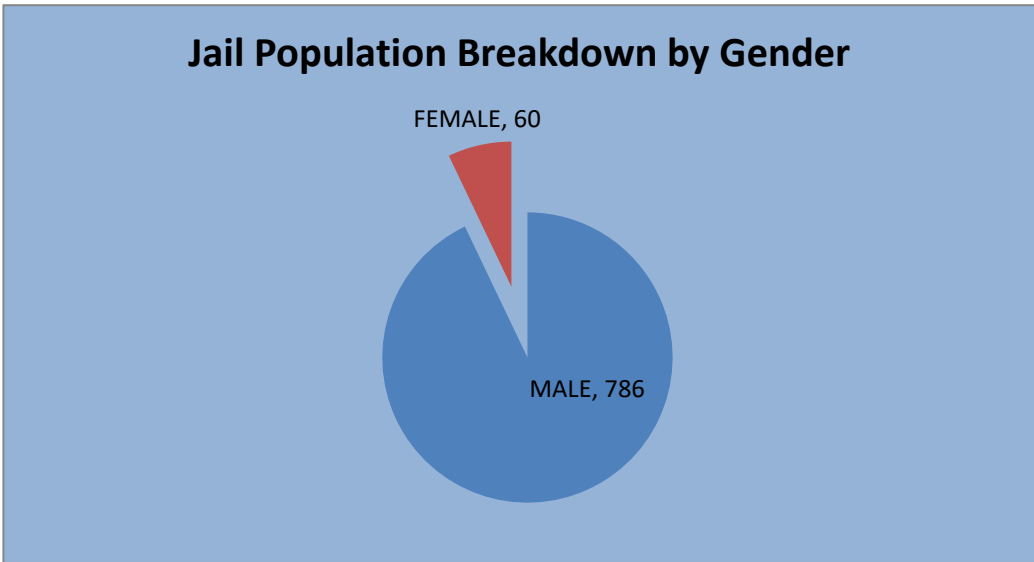

**TOTAL SUFFOLK COUNTY CORRECTIONAL FACILITIES
POPULATION AS OF 03/14/2022: 846 INMATES**

**MAXIMUM SECURITY
FACILITY: 386 MINIMUM
SECURITY FACILITY: 447**

Jail Population by Race

Jail Population by Ethnicity