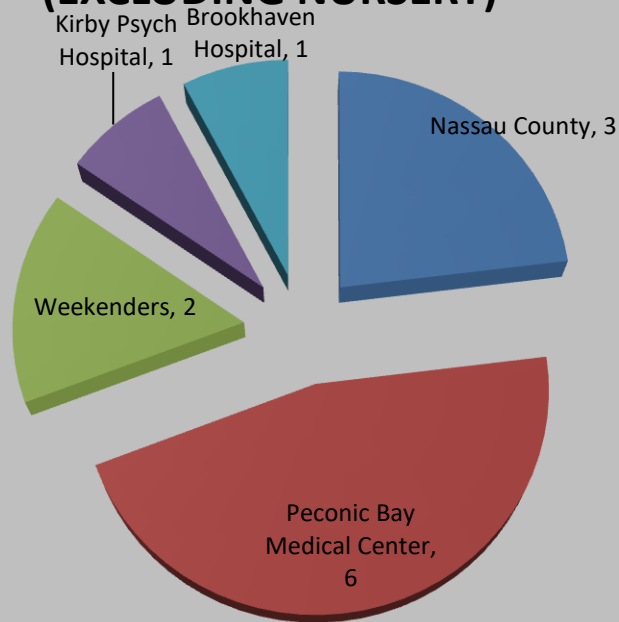

**TOTAL SUFFOLK COUNTY CORRECTIONAL FACILITIES
POPULATION AS OF 03/14/2022: 846 INMATES**

**MAXIMUM SECURITY
FACILITY: 386 MINIMUM
SECURITY FACILITY: 447**

Jail Population by Race

Jail Population by Ethnicity

Number of Termers by Facility and Gender

Top 10 Towns by Recorded Residence

Top 10 Holding Charges

**PRE-
ARRAIGNMENT
IN CUSTODY: 21**

**ADMISSIONS: 6
DISCHARGES: 1**

INMATES HOUSED OUT OF FACILITY (EXCLUDING NURSERY)

VISITOR STATISTICS WEEK OF 3/8/2022: