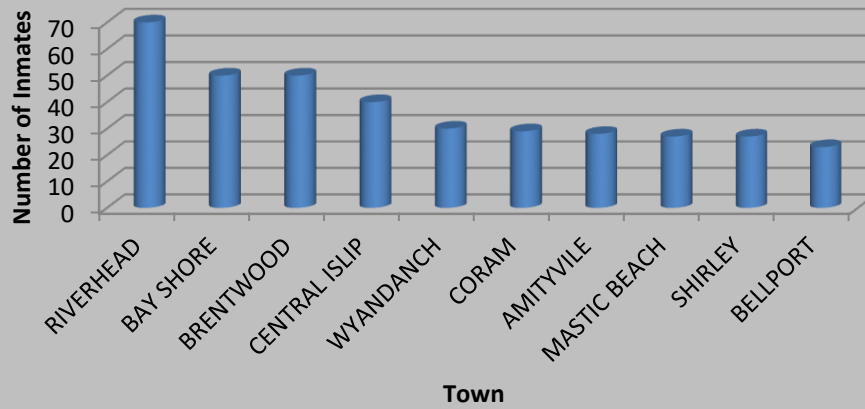

**TOTAL SUFFOLK COUNTY CORRECTIONAL FACILITIES
POPULATION AS OF 03/14/2022: 846 INMATES**

**MAXIMUM SECURITY
FACILITY: 386 MINIMUM
SECURITY FACILITY: 447**

Jail Population by Race

Jail Population by Ethnicity

Number of Termers by Facility and Gender

Top 10 Towns by Recorded Residence

Top 10 Holding Charges

**PRE-
ARRAIGNMENT
IN CUSTODY: 21**

**ADMISSIONS: 6
DISCHARGES: 1**

INMATES HOUSED OUT OF FACILITY (EXCLUDING NURSERY)