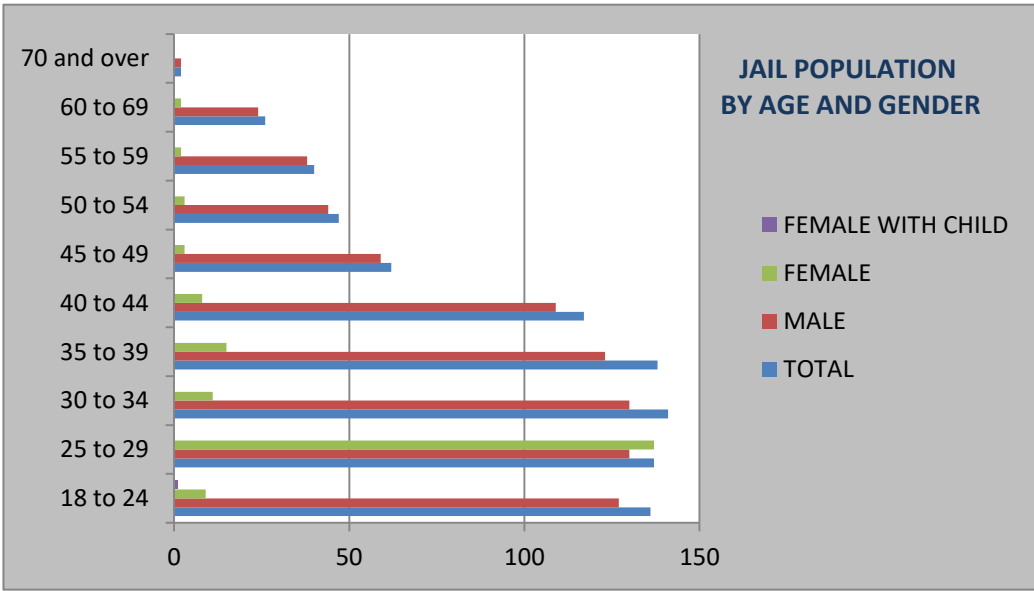

**TOTAL SUFFOLK COUNTY CORRECTIONAL FACILITIES
POPULATION AS OF 03/14/2022: 846 INMATES**

**MAXIMUM SECURITY
FACILITY: 386 MINIMUM
SECURITY FACILITY: 447**

Jail Population by Race

Jail Population by Ethnicity

Number of Termers by Facility and Gender

Top 10 Towns by Recorded Residence

Top 10 Holding Charges

**PRE-
ARRAIGNMENT
IN CUSTODY: 21**

**ADMISSIONS: 6
DISCHARGES: 1**

INMATES HOUSED OUT OF FACILITY (EXCLUDING NURSERY)