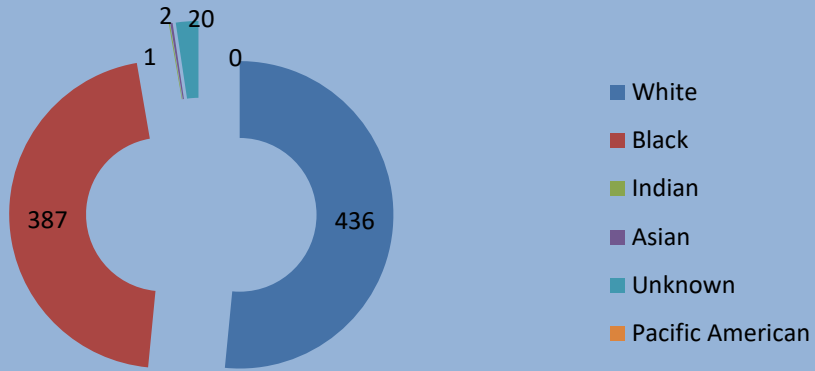

**TOTAL SUFFOLK COUNTY CORRECTIONAL FACILITIES
POPULATION AS OF 03/14/2022: 846 INMATES**

**MAXIMUM SECURITY
FACILITY: 386 MINIMUM
SECURITY FACILITY: 447**

Jail Population by Race

Jail Population by Ethnicity