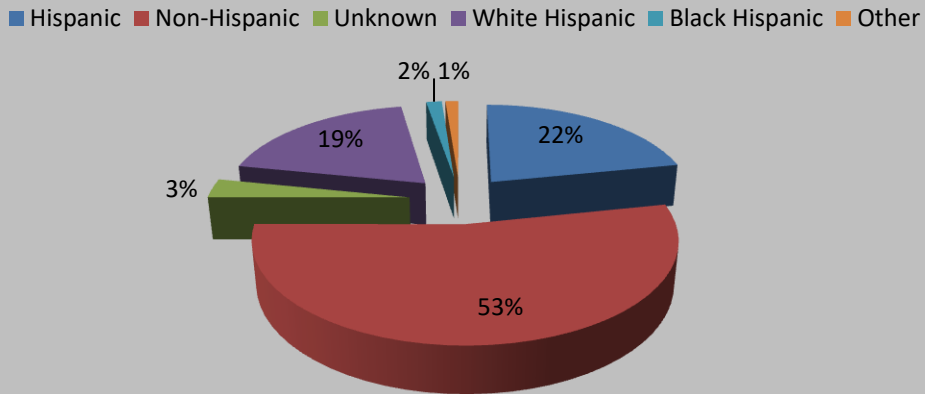

**TOTAL SUFFOLK COUNTY CORRECTIONAL FACILITIES
POPULATION AS OF 03/14/2022: 846 INMATES**

**MAXIMUM SECURITY
FACILITY: 386 MINIMUM
SECURITY FACILITY: 447**

Jail Population by Race

Jail Population by Ethnicity

Number of Termers by Facility and Gender

Top 10 Towns by Recorded Residence

Top 10 Holding Charges

**PRE-
ARRAIGNMENT
IN CUSTODY: 21**

**ADMISSIONS: 6
DISCHARGES: 1**

INMATES HOUSED OUT OF FACILITY (EXCLUDING NURSERY)