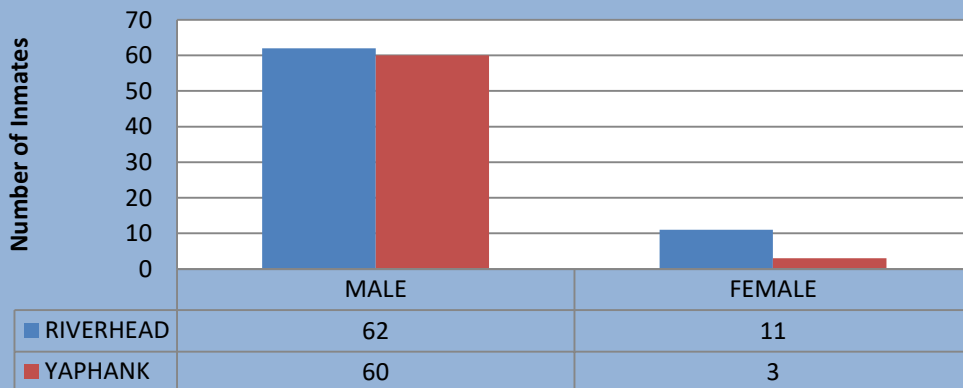

**TOTAL SUFFOLK COUNTY CORRECTIONAL FACILITIES
POPULATION AS OF 03/14/2022: 846 INMATES**

**MAXIMUM SECURITY
FACILITY: 386 MINIMUM
SECURITY FACILITY: 447**

Jail Population by Race

Jail Population by Ethnicity

Number of Termers by Facility and Gender

Top 10 Towns by Recorded Residence

Top 10 Holding Charges

**PRE-
ARRAIGNMENT
IN CUSTODY: 21**

**ADMISSIONS: 6
DISCHARGES: 1**

INMATES HOUSED OUT OF FACILITY (EXCLUDING NURSERY)