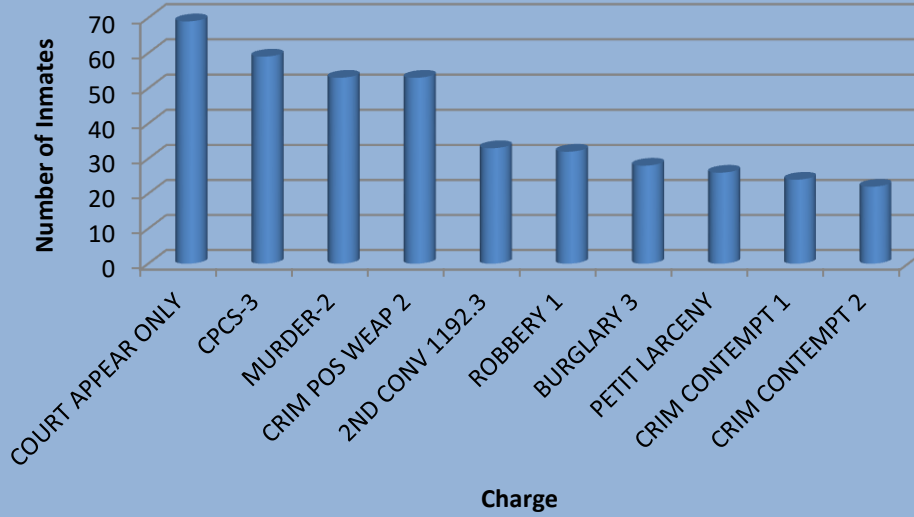

**TOTAL SUFFOLK COUNTY CORRECTIONAL FACILITIES
POPULATION AS OF 03/14/2022: 846 INMATES**

**MAXIMUM SECURITY
FACILITY: 386 MINIMUM
SECURITY FACILITY: 447**

Jail Population by Race

Jail Population by Ethnicity

Number of Termers by Facility and Gender

Top 10 Towns by Recorded Residence

Top 10 Holding Charges

**PRE-
ARRAIGNMENT
IN CUSTODY: 21**

**ADMISSIONS: 6
DISCHARGES: 1**

INMATES HOUSED OUT OF FACILITY (EXCLUDING NURSERY)