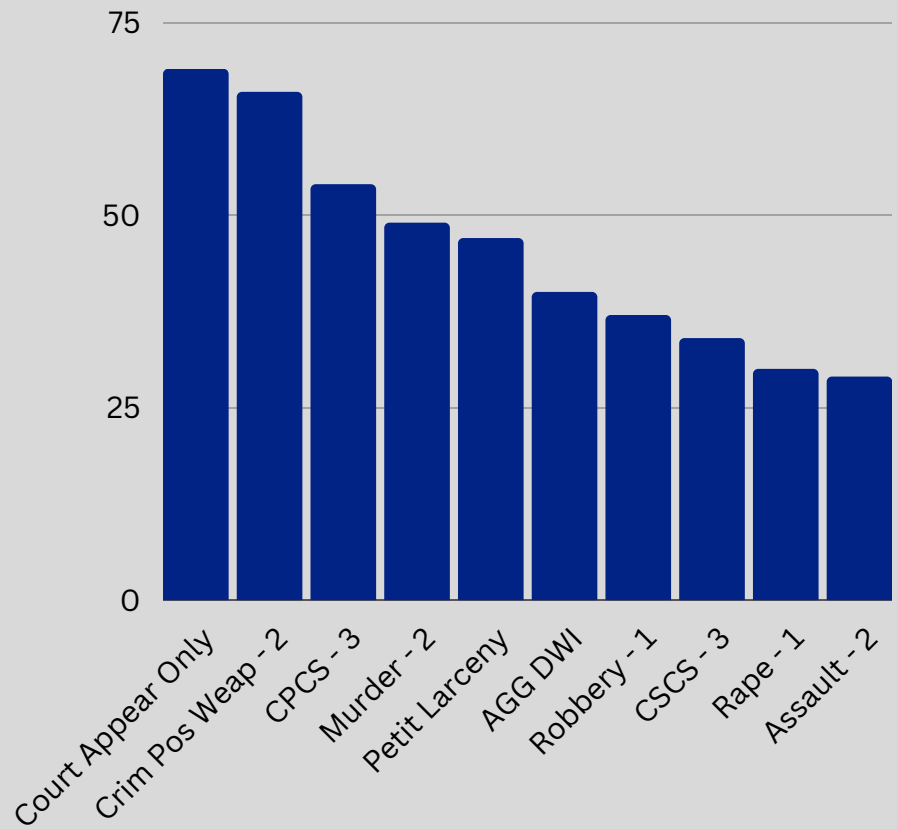

# Population by Ethnicity

# Number of Sentenced Inmates

**YAPHANK**  
**RIVERHEAD**

# Top 10 Towns by Residence

# Top 10 Holding Charges