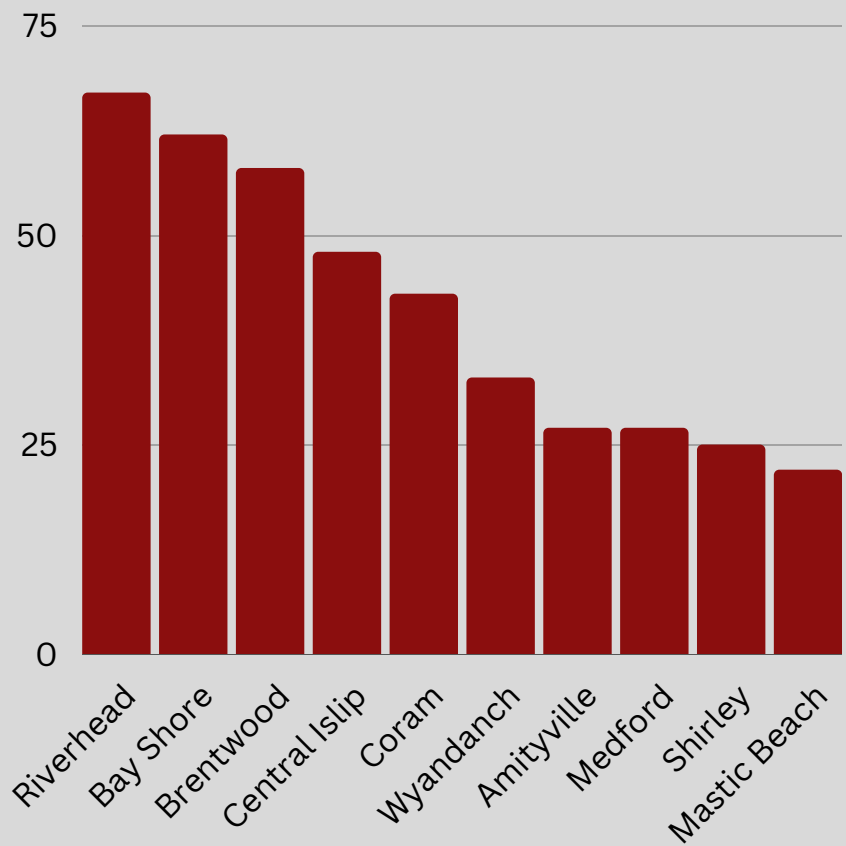

# Population by Race

# Population by Ethnicity

# Number of Sentenced Inmates

**YAPHANK**  
**RIVERHEAD**

# Top 10 Towns by Residence