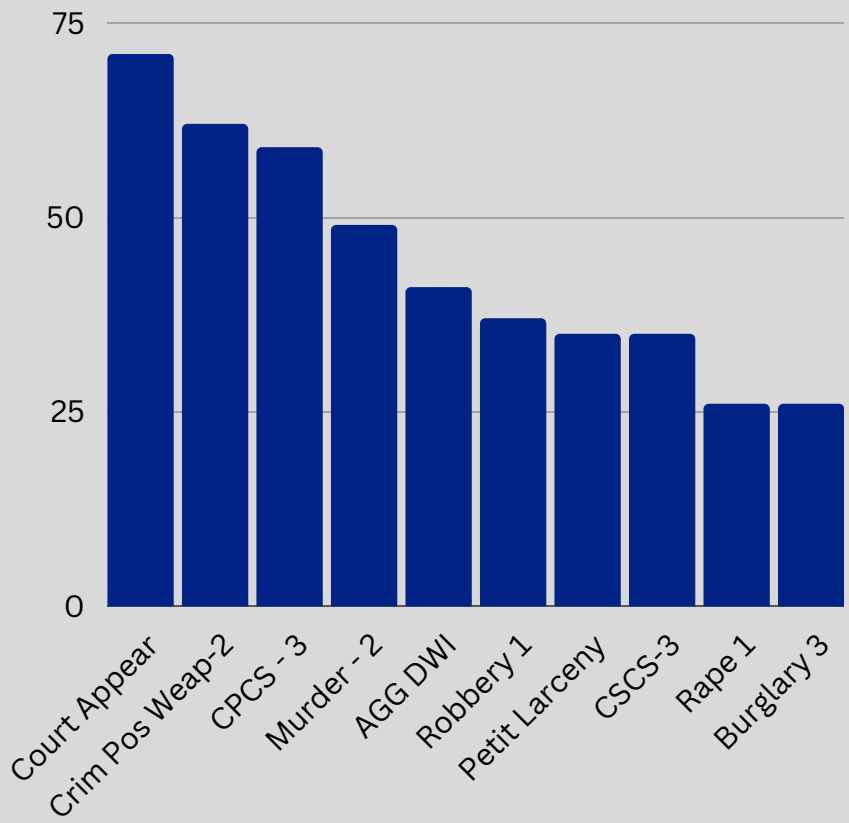

Suffolk County Sheriff's Office

Suffolk County Correctional Facilities Inmate Population March 27, 2023

Jail Population Breakdown by Gender

Population by Age & Gender

Population by Race

Population by Ethnicity

Number of Sentenced Inmates

Top 10 Towns by Residence

Top 10 Holding Charges

Visitor Statistics