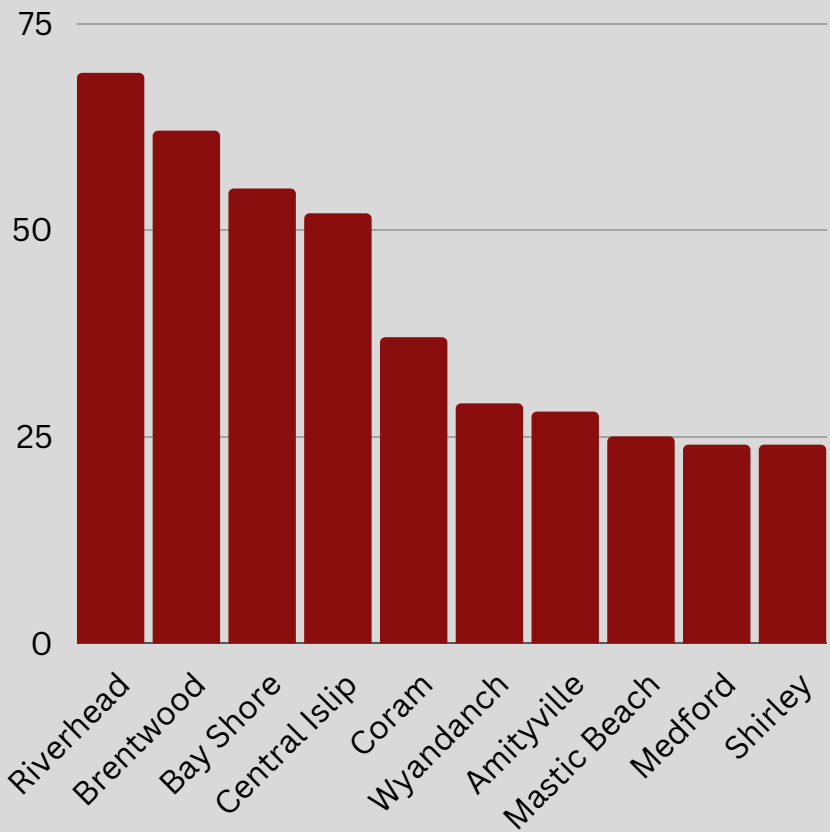

Suffolk County Sheriff's Office

Suffolk County Correctional Facilities Inmate Population March 27, 2023

Jail Population Breakdown by Gender

Population by Age & Gender

Population by Race

Population by Ethnicity

Number of Sentenced Inmates

Top 10 Towns by Residence

Top 10 Holding Charges

Visitor Statistics