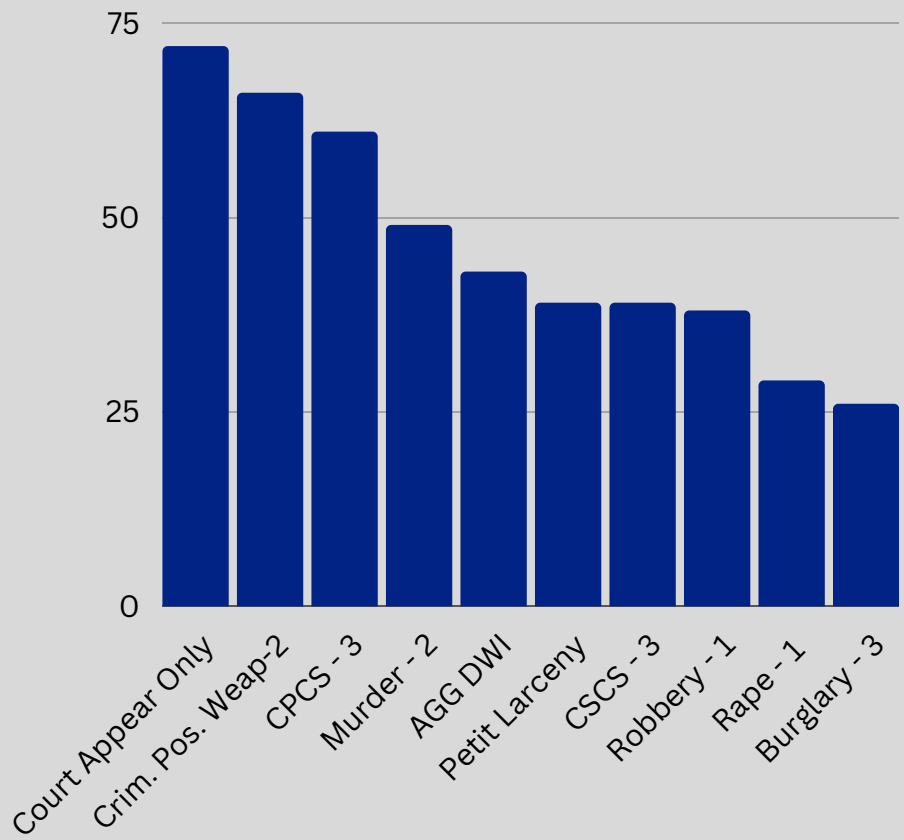

Suffolk County Sheriff's Office

Suffolk County Correctional Facilities Inmate Population March 20, 2023

Jail Population Breakdown by Gender

Population by Age & Gender

Population by Race

Population by Ethnicity

Number of Sentenced Inmates

Top 10 Towns by Residence

Top 10 Holding Charges

Visitor Statistics