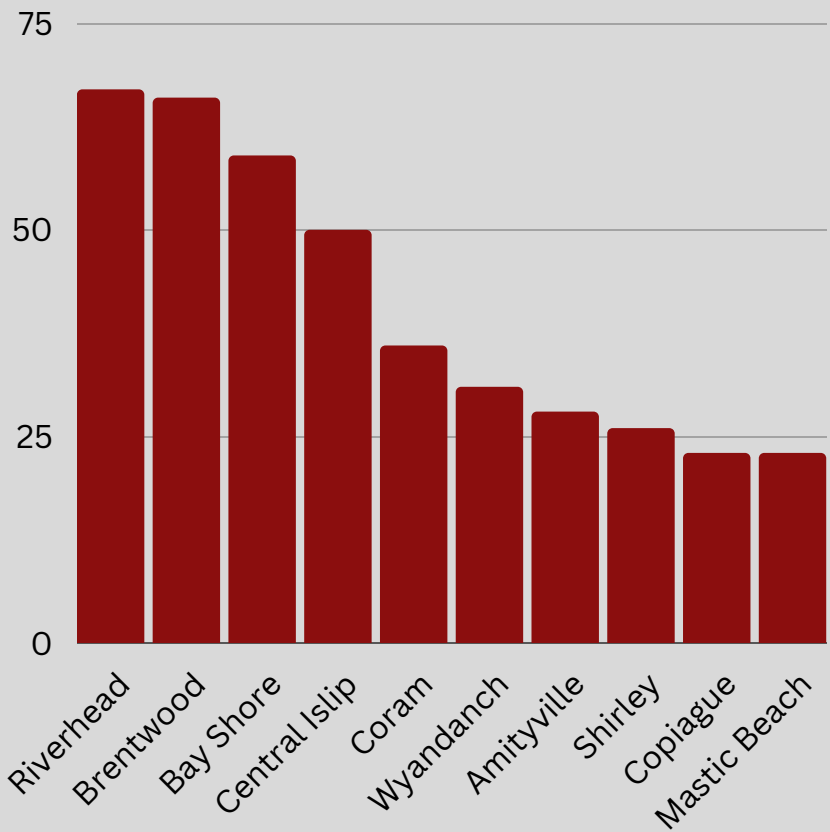

Suffolk County Sheriff's Office

Suffolk County Correctional Facilities Inmate Population March 20, 2023

Jail Population Breakdown by Gender

Population by Age & Gender

Population by Race

Population by Ethnicity

Number of Sentenced Inmates

Top 10 Towns by Residence

Top 10 Holding Charges

Visitor Statistics